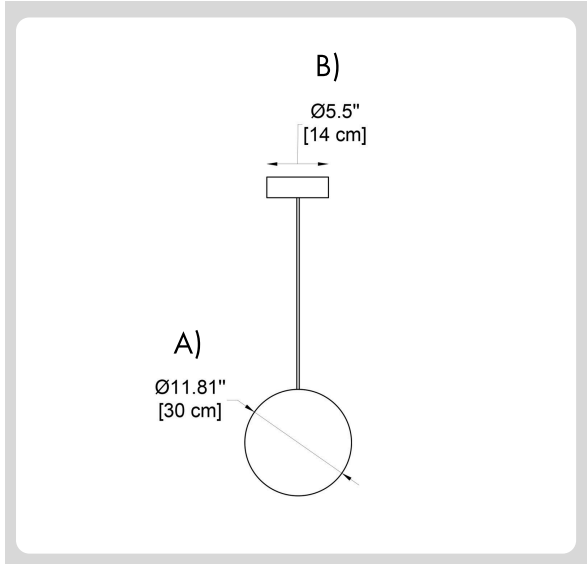

FIXTURE TYPE: _____

PROJECT NAME: _____

HOW TO ORDER:

CODE:

Example:
CODE: BB-GS30-SD-D30-10W-OUT-GF

BB-GS30-SD-
D30-10W-OUT-GF

1 MODEL:

-D30

DIMENSIONS:

A) Diameter - Ø: 11.81" (30 cm)
B) Canopy - Ø: 5.5" (14 cm)

2 LIGHT SOURCE:

-10W E26 - 1 x max.10W

*Energy saving bulb
recommended (not included).

3 LOCATION:

-OUT OUT (Glossy Finish)

IP55

4 FINISH OPTIONS:

-GF Glossy Finish

THINK BOLLARD - THINK BULLARD

sales@gordonbullard.com
www.bullardbollards.com
1-877-964-4646

991 South Gull Lake Dr
Richland, MI 49083
USA