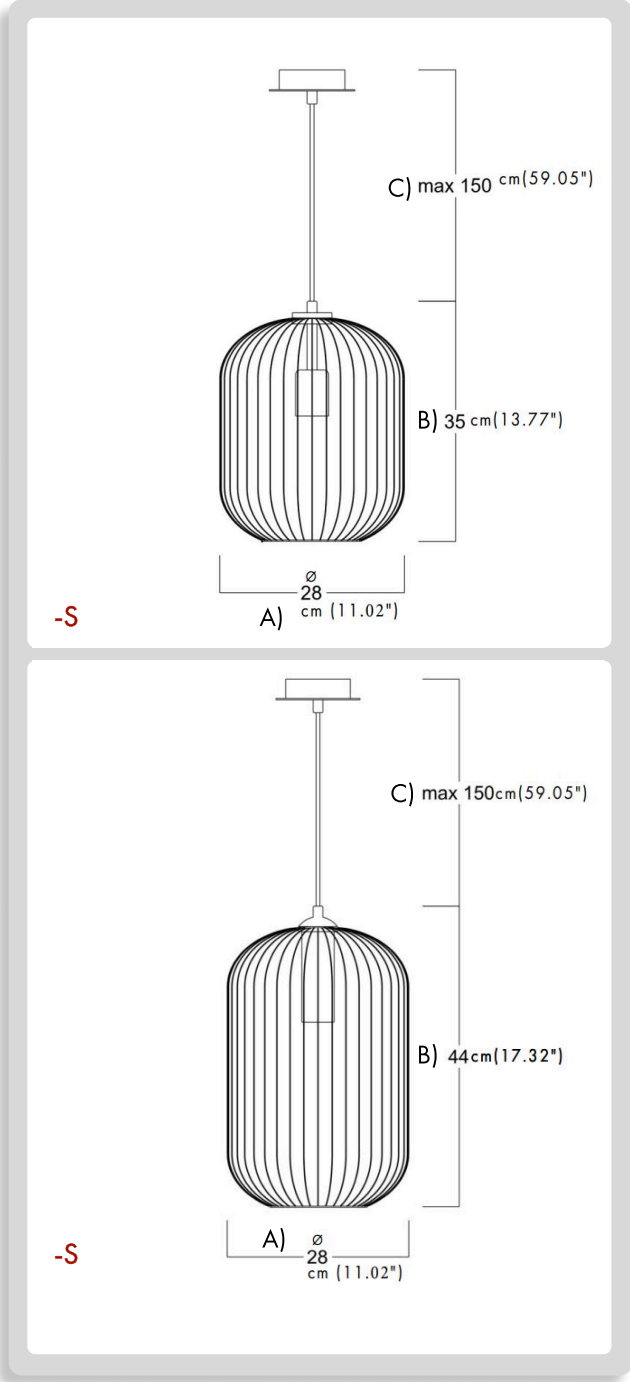

FIXTURE TYPE: _____

PROJECT NAME: _____

HOW TO ORDER:

CODE:

Example: CODE: BB-91493-MI-S-101	BB-91493- MI-S-101

1	MODELS:	

-S

DIMENSIONS:

- A) Diameter - Ø: 11.02" (28 cm)
- B) Height - H: 13.77" (35 cm)
- C) Cable - H: 59.05" (150 cm)

-M

DIMENSIONS:

- A) Diameter - Ø: 11.02" (28 cm)
- B) Height - H: 17.32" (44 cm)
- C) Cable - H: 59.05" (150 cm)

2	LIGHT SOURCE:	

E26 / max. 50W

3	FINISH OPTIONS (FRAME):	

- -101 Black
- -102 White
- -103 Soft Blue
- -104 Soft Green
- -CUS Custom RAL on request

THINK BOLLARD - THINK BULLARD

sales@gordonbullard.com
www.bullardbollards.com
1-877-964-4646

991 South Gull Lake Dr
Richland, MI 49083
USA