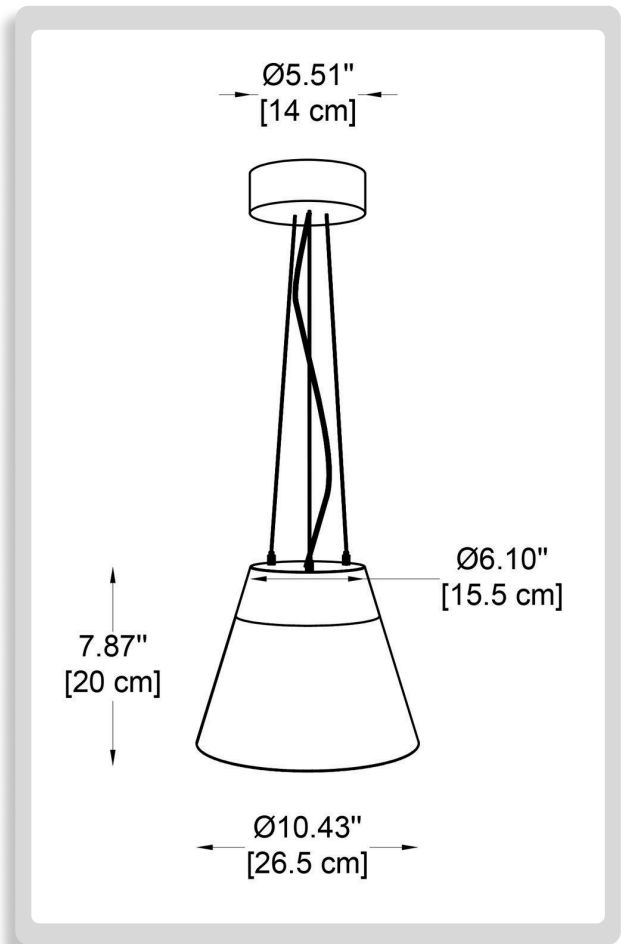

FIXTURE TYPE: _____

PROJECT NAME: _____

LED
IP65

LUTRON
CASAMBI

HOW TO ORDER: CODE:

Example:
CODE: BB-PRG-GN-DIM-WH

BB-PRG-GN-
DIM-WH

1 DIMENSIONS:

- A) Diameter - Ø: 10.43" (26,5 cm)
- B) Height - H: 7.9" (20 cm)
- C) Canopy - Ø: 5.5" (14 cm)

2 LIGHT SOURCE:

LED / 11.1W / 3000K / CRI 90 / 1745 lm / 500 mA

3 DIMMING OPTIONS:

- -NON NON-Dimmable
- -DIM 0-10V
- -CAS Casambi
- -LUT Lutron
- -DAL Dali

4 FINISH OPTIONS:

- -WH White (matt)
- -BL Black (matt)
- -AGM Anthracite grey (matt)
- -BZ Bronze
- -AGT Antique grey (matt)
- -SM Sand (matt)
- -LGM Light grey (matt)
- -CM Corten (matt)
- -BM Blue (matt)
- -GM Green (matt)

sales@gordonbullard.com
www.bullardbollards.com
1-877-964-4646

991 South Gull Lake Dr
Richland, MI 49083
USA