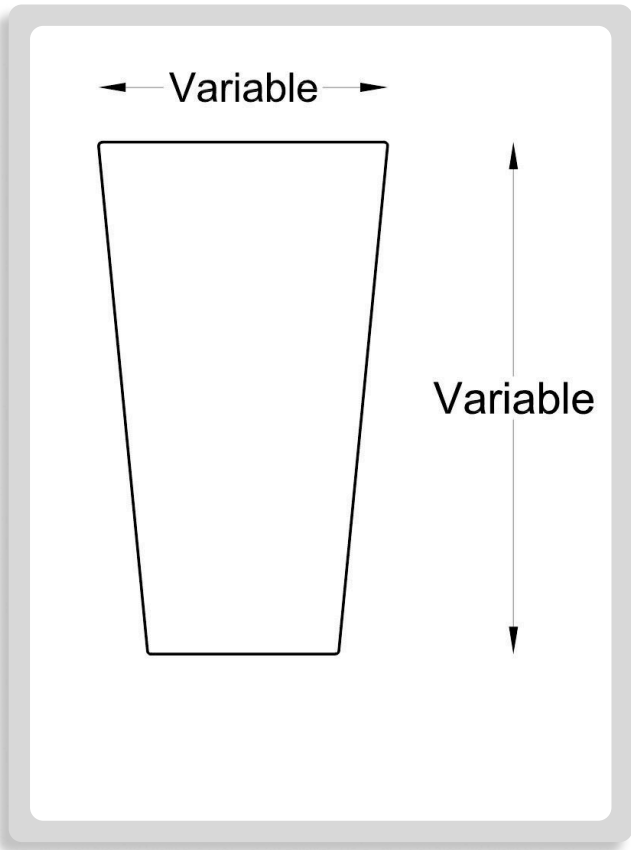

**BULLARD
BOLLARDS**
Think Bollard Think Bullard

**CODE:
BB-LPPIRO-SD**

FIXTURE TYPE: _____

PROJECT NAME: _____

NOTES:

HOW TO ORDER:

CODE:

**Example:
CODE:BB-LPPIRO-SD-H50**

**BB-LPPIRO-
SD-H50**

THINK BOLLARD - THINK BULLARD

sales@gordonbullard.com
www.bullardbollards.com
1-877-964-4646

991 South Gull Lake Dr
Richland, MI 49083
USA