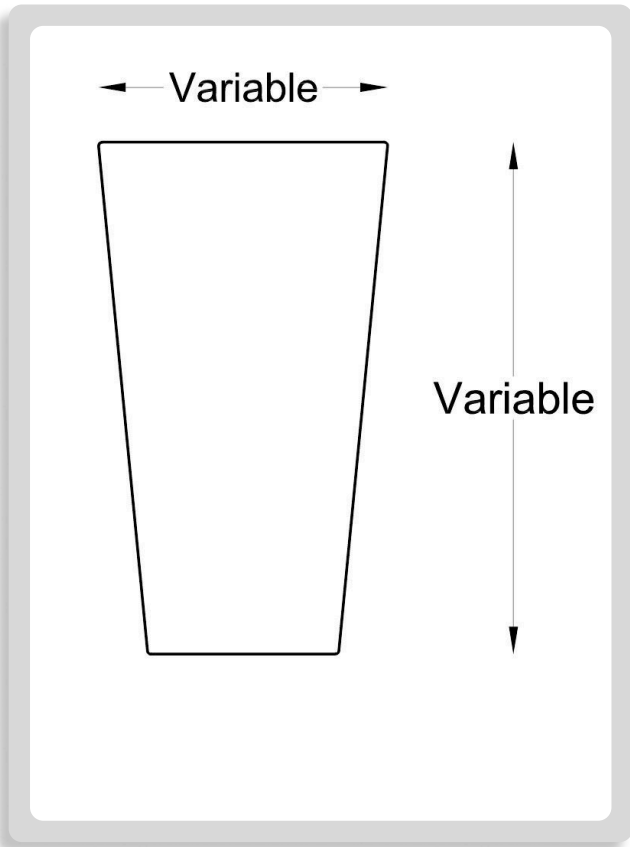

FIXTURE TYPE: _____

PROJECT NAME: _____

NOTES:

HOW TO ORDER:

CODE:

Example: CODE:BB-LPPIRO-SD-H50	BB-LPPIRO-SD-H50
1	MODELS:

CODE: -H50

DIMENSIONS:

Length - L: 21,65" (55 cm)
Height - H: 19,69" (50 cm)
Width - W: 21,65" (55 cm)

LIGHT SOURCE

E26 / 1 x max. 10W / 110-277V

CODE: -H74

DIMENSIONS:

Length - L: 16,14" (41 cm)
Height - H: 29,13" (74 cm)
Width - W: 16,14" (41 cm)

LIGHT SOURCE

E26 / 1 x max. 10W / 110-277V

CODE: -H90

DIMENSIONS:

Length - L: 17,32" (44 cm)
Height - H: 35,43" (90 cm)
Width - W: 17,32" (44 cm)

LIGHT SOURCE

E26 / 1 x max. 15W / 110-277V

CODE: -H150

DIMENSIONS:

Length - L: 29,53" (75 cm)
Height - H: 59,1" (150 cm)
Width - W: 29,53" (75 cm)

LIGHT SOURCE

E26 / 1 x max. 15W / 110-277V

THINK BOLLARD - THINK BULLARD

sales@gordonbullard.com
www.bullardbollards.com
1-877-964-4646

991 South Gull Lake Dr
Richland, MI 49083
USA