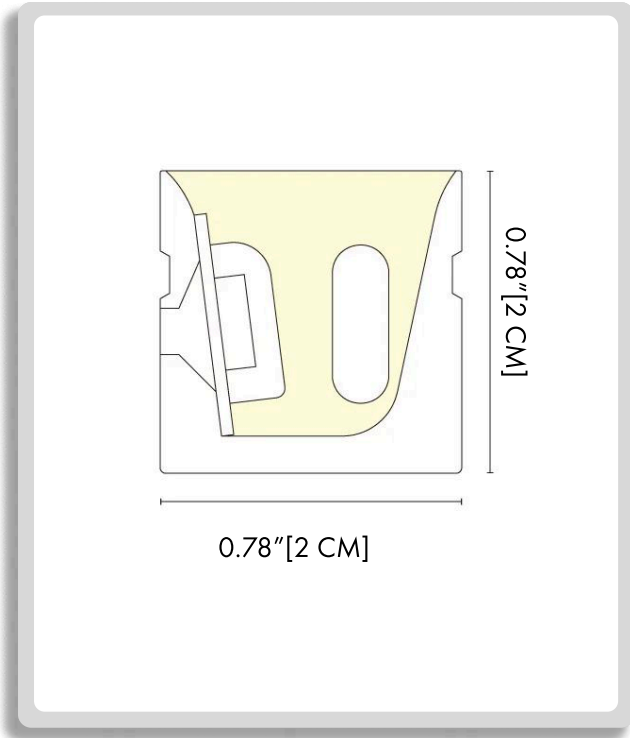

FIXTURE TYPE: _____

PROJECT NAME: _____

HOW TO ORDER:

CODE:

Example:
CODE: BB-SLWLFF-CL-AF1-SLFF-CL-G1-AS-AFS(T)2020A5-1000

BB-SLWLFF-CL-AF1-SLFF-CL-G1-AS-AFS(T)2020A5-1000

1 DIMENSIONS:

A) Length - L: 0.78" (2 cm)
B) Height - H: 0.78" (2 cm)

2 LIGHT SOURCE:

-AF5-SLFF-CL

	CCT	COLOR RANGE	CRI	INPUT VOLTAGE	RATED CURRENT (A/m)	RATED POWER	MAXIMUM POWER	LUMENS
D27	2700K	2600-2830K	>90	48V	0.2 (0.06A/ft)	10 (3.05W/ft)	11 (3.35W/ft)	499(152LM/ft)
D30	3000K	2920-3170K						572(174LM/ft)
D40	4000K	3770-4220K						609(186LM/ft)

STANDARD LENGTH	REMARK
20000mm (65.62ft)	32LED/100mm

-AF6-SLFF-CL

	CCT	COLOR RANGE	CRI	INPUT VOLTAGE	RATED CURRENT (A/m)	RATED POWER	MAXIMUM POWER	LUMENS
D27	RGB+2700K	RGB+(2550-2800K)	/	24V	0.5 (0.15A/ft)	12 (3.66W/ft)	13.2 (4.02W/ft)	123(38LM/ft)
D30	RGB+3000K	RGB+(2800-3200K)						140(43LM/ft)
D40	RGB+4000K	RGB+(3900-4350K)						136(41LM/ft)

STANDARD LENGTH	REMARK
5000mm (16.4ft)	7*4LED/83.3mm

THINK BOLLARD - THINK BULLARD

sales@gordonbullard.com
www.bullardbollards.com
1-877-964-4646

991 South Gull Lake Dr
Richland, MI 49083
USA