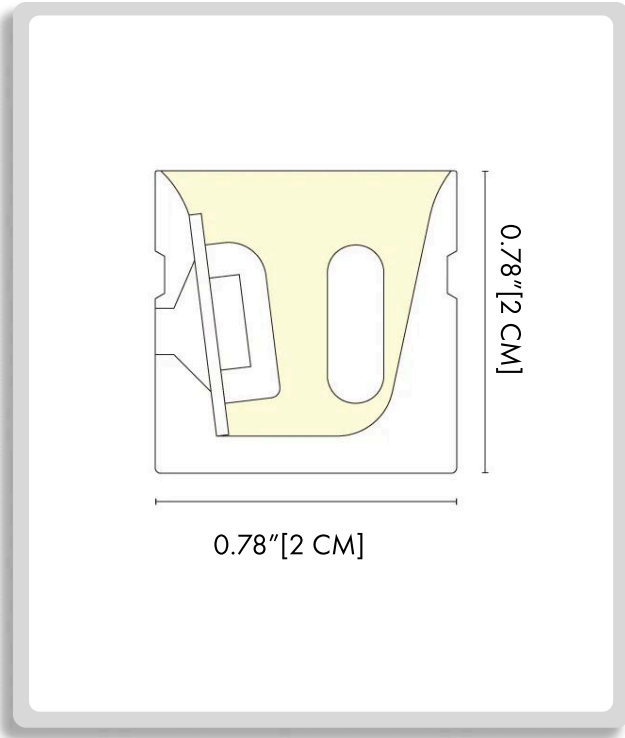

FIXTURE TYPE: _____

PROJECT NAME: _____

HOW TO ORDER:

CODE:

Example:
CODE: BB-SLWLFF-CL-AF1-SLFF-CL-G1-AS-AFS(T)2020A5-1000

BB-SLWLFF-CL-AF1-SLFF-CL-G1-AS-AFS(T)2020A5-1000

1 DIMENSIONS:

A) Length - L: 0.78" (2 cm)
B) Height - H: 0.78" (2 cm)

2 LIGHT SOURCE:

-AF1-SLFF-CL

	CCT	CRI	INPUT VOLTAGE	RATED CURRENT (A/m)	RATED POWER	MAXIMUM POWER	LUMENS
G1	G	/	24V	0.4 (0.12A/ft)	10 (3.05W/ft)	11 (3.35W/ft)	/
B1	B	/					

STANDARD LENGTH	REMARK
10000mm (32.81ft)	16LED/50mm

-AF2-SLFF-CL

	CCT	CRI	INPUT VOLTAGE	RATED CURRENT (A/m)	RATED POWER	MAXIMUM POWER	LUMENS
DRGB	DMX-RGB	/	24V	0.6 (0.18A/ft)	13.5 (4.12W/ft)	14.8 (4.51W/ft)	/

STANDARD LENGTH	REMARK
5000mm (16.4ft)	7*3LED/83.3mm DMX-IC: UCS512H4LB 12 Pixels/m

THINK BOLLARD - THINK BULLARD

sales@gordonbullard.com
www.bullardbollards.com
1-877-964-4646

991 South Gull Lake Dr
Richland, MI 49083
USA