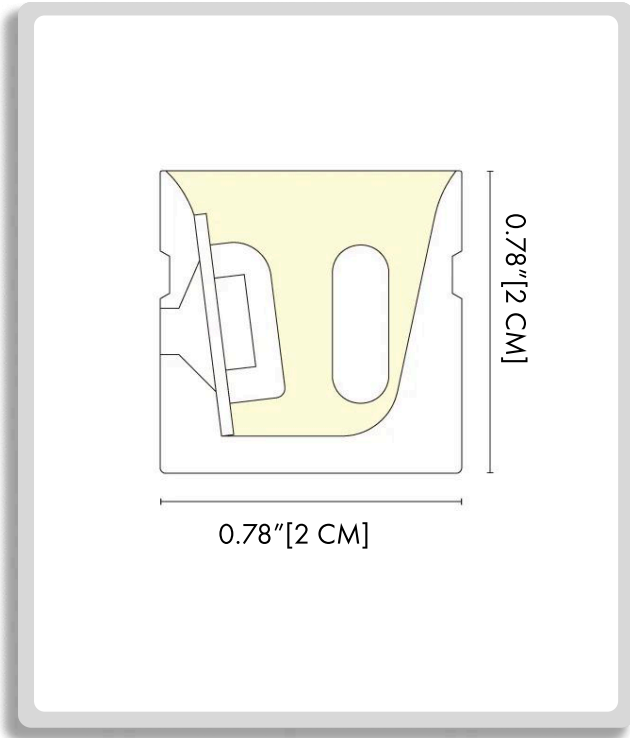

FIXTURE TYPE: _____

PROJECT NAME: _____

HOW TO ORDER:

CODE:

Example:
CODE: BB-SLWLFF-CL-AF1-SLFF-CL-G1-AS-AFS(T)2020A5-1000

BB-SLWLFF-CL-AF1-SLFF-CL-G1-AS-AFS(T)2020A5-1000

1 DIMENSIONS:

A) Length - L: 0.78" (2 cm)
B) Height - H: 0.78" (2 cm)

2 LIGHT SOURCE:

-AF7-SLFF-CL

	CCT	COLOR RANGE	CRI	INPUT VOLTAGE	RATED CURRENT (A/m)	RATED POWER	MAXIMUM POWER	LUMENS
27K	2700 K	2600-2830K	>90	24V	0.4 (0.12A/ft)	10 (3.05W/ft)	11 (3.35W/ft)	588(179LM/ft)
30K	3000 K	2920-3170K						625(191LM/ft)
40K	4000 K	3770-4220K						708(216LM/ft)
D27K	2700 K	2600-2830K			0.2 (0.06A/ft)	5 (1.53W/ft)	5.5 (1.68W/ft)	290(88LM/ft)
D30K	3000 K	2920-3170K						310(95LM/ft)
D40K	4000 K	3770-4220K						340(104LM/ft)

STANDARD LENGTH	REMARK
10000mm (32.81ft)	16LED/50mm
15000mm (49.21ft)	

-AF8-SLFF-CL

	CCT	COLOR RANGE	CRI	INPUT VOLTAGE	RATED CURRENT (A/m)	RATED POWER	MAXIMUM POWER	LUMENS
D27	2700K	2600-2830K	>90	48V	0.2 (0.06A/ft)	10 (3.05W/ft)	11 (3.35W/ft)	499(152LM/ft)
D30	3000K	2920-3170K						572(174LM/ft)
D40	4000K	3770-4220K						609(186LM/ft)

STANDARD LENGTH	REMARK
20000mm (65.62ft)	32LED/100mm

THINK BOLLARD - THINK BULLARD

sales@gordonbullard.com
www.bullardbollards.com
1-877-964-4646

991 South Gull Lake Dr
Richland, MI 49083
USA