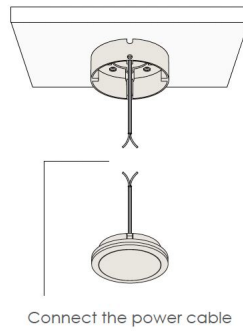

SKAT

Data Sheet:

Input Voltage (V): 110-277
 IK 08/IK 09

Concealed Wiring Installation

Step 1

Step 2

Step 3

Open Wiring Installation