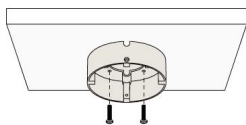

Open Wiring Installation

Step 1