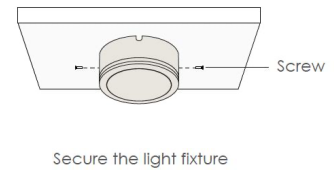

SKAT

Data Sheet:

Input Voltage (V): 110-277
 IK 08/IK 09

Concealed Wiring Installation

Step 1

Step 2

Step 3

Open Wiring Installation