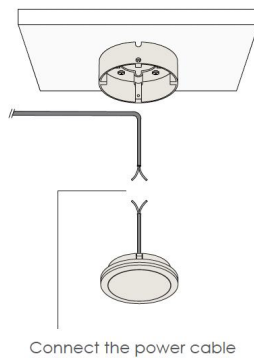

Open Wiring Installation

Step 2

Step 3