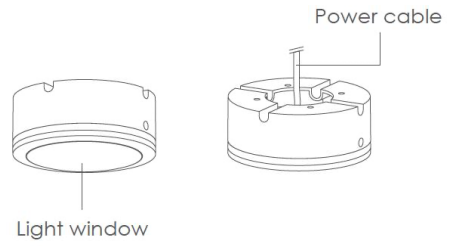

SKAT

Data Sheet:

Input Voltage (V): 110-277
 IK 08/IK 09

Concealed Wiring Installation

Step 1

Step 2

Step 3

Open Wiring Installation