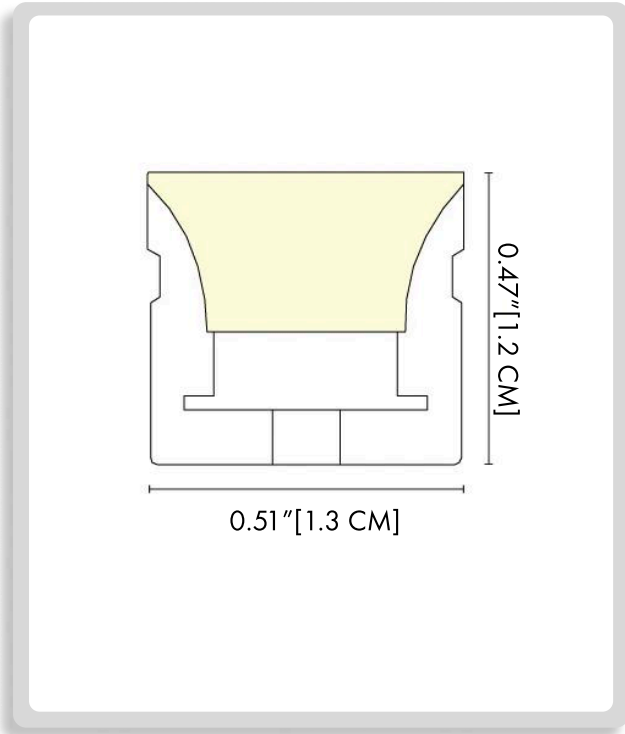

FIXTURE TYPE: _____

PROJECT NAME: _____

HOW TO ORDER:

CODE:

Example:
CODE: BB-SLWLTD-CL-SL.WL.TD.24V-AS-JD-UF24

BB-SLWLTD-CL-SL.WL.TD.24V-AS-JD-UF24

1 DIMENSIONS:

A) Length - L: 0.51" (1.3 cm)
B) Height - H: 0.47" (1.2 cm)

2 LIGHT SOURCE:

SL.WL.TD.24V

CCT	COLOR RANGE	CRI	INPUT VOLTAGE	RATED CURRENT (A/m)	RATED POWER	MAXIMUM POWER
2200 K	2100-2350 K	>90	24	0.2 (0.06A/ft)	5 (1.53W/ft)	5.5 (1.68W/ft)
2700 K	2600-2830 K					
3000 K	2920-3170 K					
4000 K	3770-4220 K					
6500 K	6150-6950 K					

LUMENS	STANDARD LENGTH	REMARK
355(108LM/ft) 370(113LM/ft) 390(119LM/ft) 410(125LM/ft) 460(140LM/ft)	15000mm (49.21ft)	16LED/50mm

SL.WL.TDC.24V

CCT	COLOR RANGE	INPUT VOLTAGE	RATED CURRENT (A/m)	RATED POWER	MAXIMUM POWER
RGB	RGB	24	0.3 (0.09A/ft)	7.2 (2.20W/ft)	7.9 (2.41W/ft)

LUMENS	STANDARD LENGTH	REMARK
108(33LM/ft)	5000mm (16.4ft)	6*3LED/50mm

THINK BOLLARD - THINK BULLARD

sales@gordonbullard.com
www.bullardbollards.com
1-877-964-4646

991 South Gull Lake Dr
Richland, MI 49083
USA