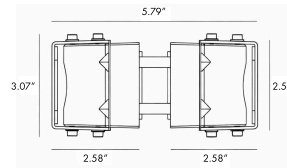

-A2 Two sides - BO-RP002-KPG-BL

1. 1 Compatible with all brands and models.
2. 2 Safety hook(s) included (see A of image 1)
3. 3 Two sizes of rubber gaskets included (see B of image 1) which can be selected based on the diameter of the installing pole. Please refer to the manual for details.
4. 4 All stainless steel 304# screws