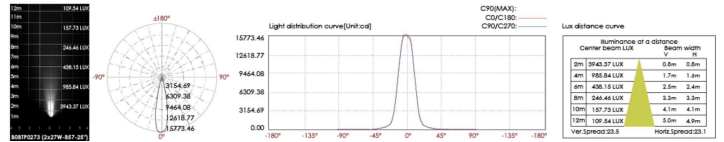

8 PHOTOMETRIC INFO:

sales@gordonbullard.com
www.bullardoutdoor.com
1-877-964-4646

991 South Gull Lake Dr
Richland, MI 49083
USA