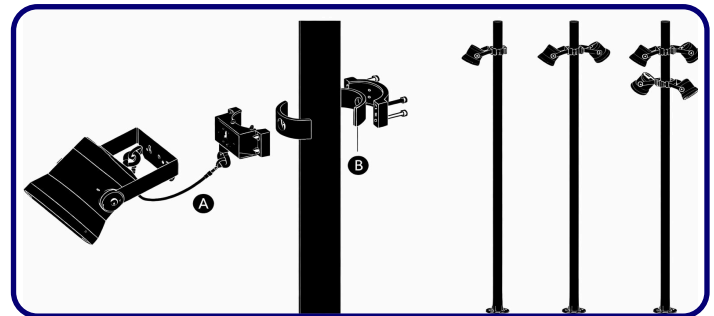

GENERAL INFORMATION:

THE HERON by Bullard Outdoor blends architectural presence with dependable outdoor performance. Defined by a tall, minimal pole and adjustable cylindrical spotlight heads, its clean, utilitarian design is ideal for parking areas, plazas, pathways, and large-scale architectural exteriors. The multi-head configuration allows for targeted illumination across wide outdoor spaces.

Constructed from die-cast aluminum with a durable powder-coated finish, THE HERON is engineered for long-term outdoor use with excellent corrosion resistance. It features efficient LED lighting delivering controlled, focused light with a CRI of 80. Designed to operate on 110–277V, it offers reliable protection with an IP65 weather rating and IK07 impact resistance. Available in sanded black and dark gray finishes.

-A1 One side - BO-RP001-KPG-BL

-A2 Two sides - BO-RP002-KPG-BL

- 1 Compatible with all brands and models.
- 2 Safety hook(s) included (see A of image 1)
- 3 Two sizes of rubber gaskets included (see B of image 1) which can be selected based on the diameter of the installing pole. Please refer to the manual for details.
- 4 All stainless steel 304# screws