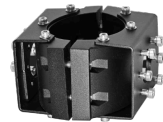

GENERAL INFORMATION:

THE HERON by Bullard Outdoor blends architectural presence with dependable outdoor performance. Defined by a tall, minimal pole and adjustable cylindrical spotlight heads, its clean, utilitarian design is ideal for parking areas, plazas, pathways, and large-scale architectural exteriors. The multi-head configuration allows for targeted illumination across wide outdoor spaces.

Constructed from die-cast aluminum with a durable powder-coated finish, THE HERON is engineered for long-term outdoor use with excellent corrosion resistance. It features efficient LED lighting delivering controlled, focused light with a CRI of 80. Designed to operate on 110–277V, it offers reliable protection with an IP65 weather rating and IK07 impact resistance. Available in sanded black and dark gray finishes.

-A1 One side - BO-RP001-KPG-BL

-A2 Two sides - BO-RP002-KPG-BL

- 1 Compatible with all brands and models.
- 2 Safety hook(s) included (see A of image 1)
- 3 Two sizes of rubber gaskets included (see B of image 1) which can be selected based on the diameter of the installing pole. Please refer to the manual for details.
- 4 All stainless steel 304# screws