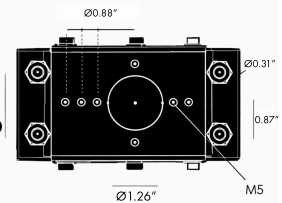

sales@gordonbullard.com
www.bullardoutdoor.com
1-877-964-4646

991 South Gull Lake Dr
Richland, MI 49083
USA