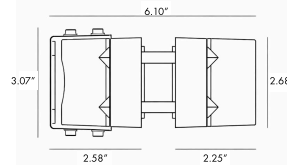

6 ACCESSORIES

-A1 One side - BO-RP001-KPG-BL