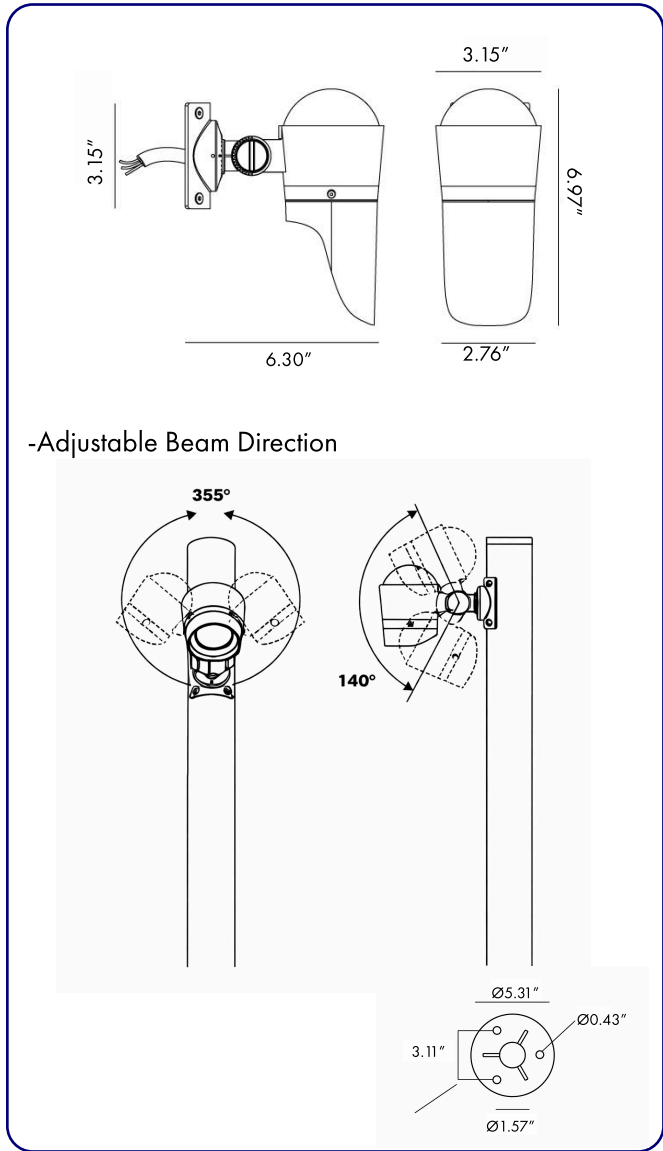

**BULLARD
BOLLARDS**
Think Bollard Think Bullard

**CODE:
BB-HO-KPG-PL**

FIXTURE TYPE: _____

PROJECT NAME: _____

NOTES:

HOW TO ORDER:

CODE:

Example:
CODE: BB-ST-KPG-PL-BOBSU0369-K30-KAP7037-DIM-B15-A1-IB

BB-ST-KPG-PL-
BOBSU0369-K30-
KAP7037-DIM-B15-A1-IB

1. **5 BEAM**
2. -B15 15°
   - -B25 25°
   - -B36 36°
   - -B60 60°

6 ACCESSORIES

-A1 One side - BO-RP001-KPG-BL

-A2 Two sides - BO-RP002-KPG-BL