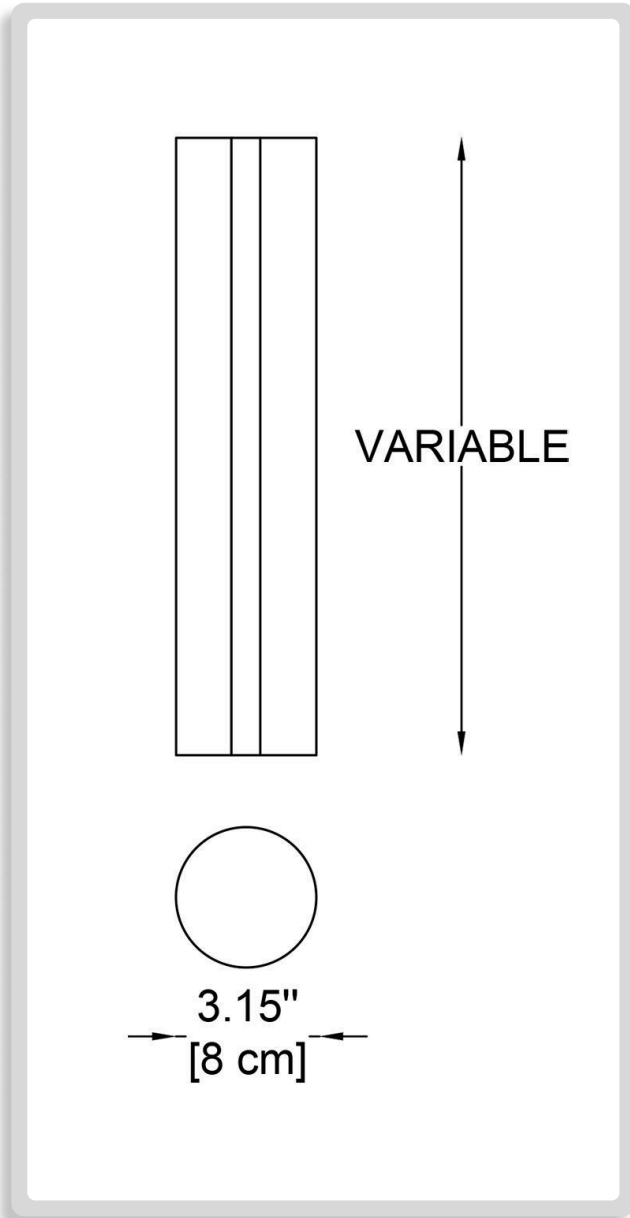

BB-SGMS-BL-S-
K30-DIM-AG

1 MODELS:

-S 0

DIMENSIONS:

Diameter - Ø: 3.14" (8 cm)
Height - H: 5.9" (15 cm)

LIGHT SOURCE:

LED / 1.4W / 111 lm / CRI 90 / 110-27VV

-M 0

DIMENSIONS:

Diameter - Ø: 3.14" (8 cm)
Height - H: 11.81" (30 cm)

LIGHT SOURCE:

LED / 3W / 222 lm / CRI 90 / 110-27VV

-L 0

DIMENSIONS:

Diameter - Ø: 3.14" (8 cm)
Height - H: 23.6" (60 cm)

LIGHT SOURCE:

LED / 6W / 414 lm / CRI 90 / 110-27VV

-XL 0

DIMENSIONS:

Diameter - Ø: 3.14" (8 cm)
Height - H: 35.4" (90 cm)

LIGHT SOURCE:

LED / 9W / 666 lm / CRI 90 / 110-27VV

THINK BOLLARD - THINK BULLARD

sales@gordonbullard.com
www.bullardbollards.com
1-877-964-4646