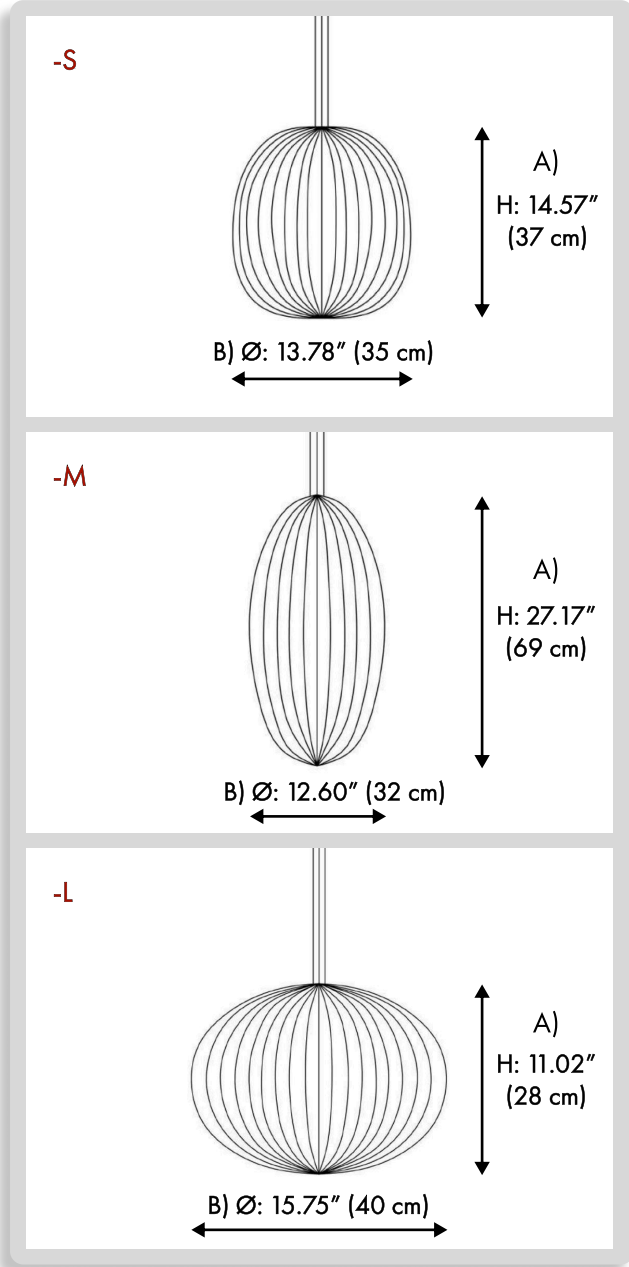

FIXTURE TYPE: _____

PROJECT NAME: _____

HOW TO ORDER:

CODE:

Example:
CODE: BB-WR-GL-S-27K-DIM-BR

BB-WR-GL-
S-27K-DIM-BR

1 MODELS:

-S A) Height - H: 14.57" (37 cm)
B) Diameter - Ø: 13.78" (35 cm)

-M A) Height - H: 21.17" (69 cm)
B) Diameter - Ø: 12.60" (32 cm)

-L A) Height - H: 11.02" (28 cm)
B) Diameter - Ø: 15.75" (40 cm)

2 LIGHTING SOURCE:

10W | LED | 110-277V

3 CCT OPTIONS:

-27K 2700K
-30K 3000K
-40K 4000K

4 DIMMING OPTIONS:

-DIM 0-10V
-NON Non Dimmable
-CAS Casambi
-LUT Lutron

4 FINISH OPTIONS:

-BR Brass
-BL Black
-CUS Custom RAL on request*

THINK BOLLARD - THINK BULLARD

sales@gordonbullard.com
www.bullardbollards.com
1-877-964-4646

991 South Gull Lake Dr
Richland, MI 49083
USA