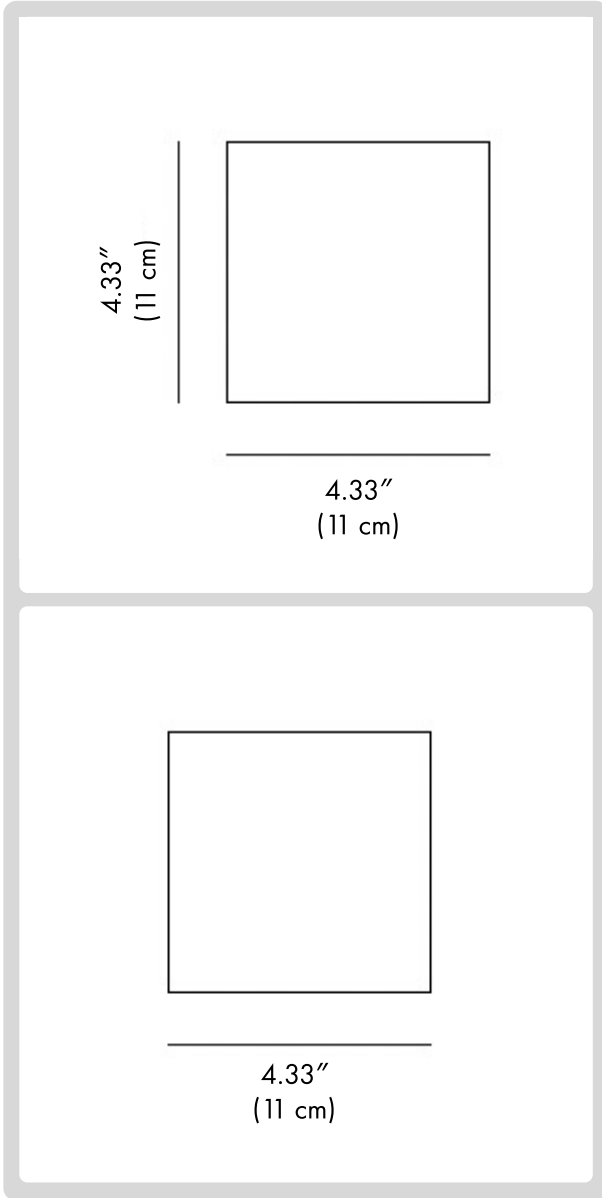

FIXTURE TYPE: \_\_\_\_\_

PROJECT NAME: \_\_\_\_\_

**HOW TO ORDER:**

**CODE:**

**Example:**  
CODE: BB-1096D-9010-K20-DIM-392

BB-1096D-9010  
-K20-DIM-392

**1 DIMENSIONS:**

Height - H: 4.33" (11 cm)  
Length - L: 4.33" (11 cm)  
Width - W: 4.33" (11 cm)