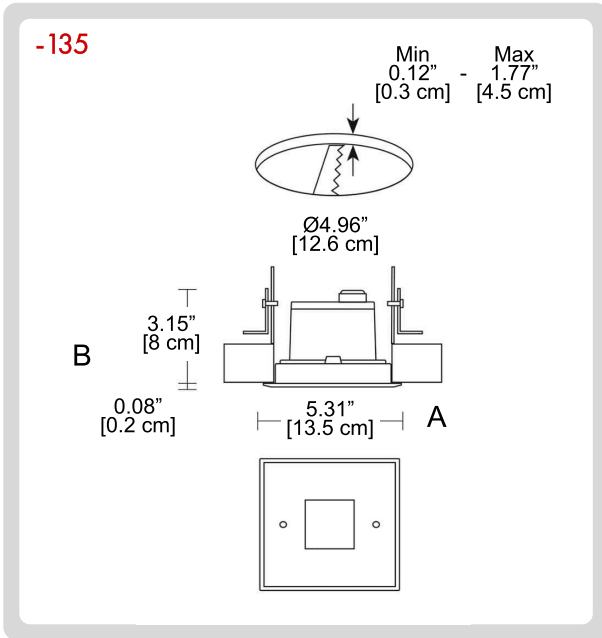

FIXTURE TYPE: _____

PROJECT NAME: _____

HOW TO ORDER:

CODE:

Example:
CODE: BB-5961.00CASTTUNEC-GH-90-B19-1-NON-SS

BB-5961.00CASTTUNEC-GH-90-B19-1-NON-SS

1 MODELS:

-135

DIMENSIONS:

A) Length - L: 5.31" (13.5 cm)
B) Height - H: 3.15" (8 cm)

LIGHT SOURCE:

CODE	BEAM ANGLE	WATTAGE	KELVINS	LUMENS	OPERATION RANGE
-B19-1	24°	1 x 18W	2700-6500K	1 x 2080 lm	500mA
-B34-1	40°	1 x 18W	2700-6500K	1 x 2080 lm	500mA
-B58-1	58°	1 x 18W	2700-6500K	1 x 2080 lm	500mA
-B58-2		1 x 16.5W	3000 K	1 x 2410 lm	500mA
-B58-3		1 x 6.3W	3000 K	1 x 998 lm	110-277 V
-B58-4		1 x 16.5W	4000 K	1 x 2592 lm	500mA
-B58-5		1 x 6.3W	4000 K	1 x 1073 lm	110-277 V

THINK BOLLARD - THINK BULLARD

sales@gordonbullard.com
www.bullardbollards.com
1-877-964-4646

991 South Gull Lake Dr
Richland, MI 49083
USA