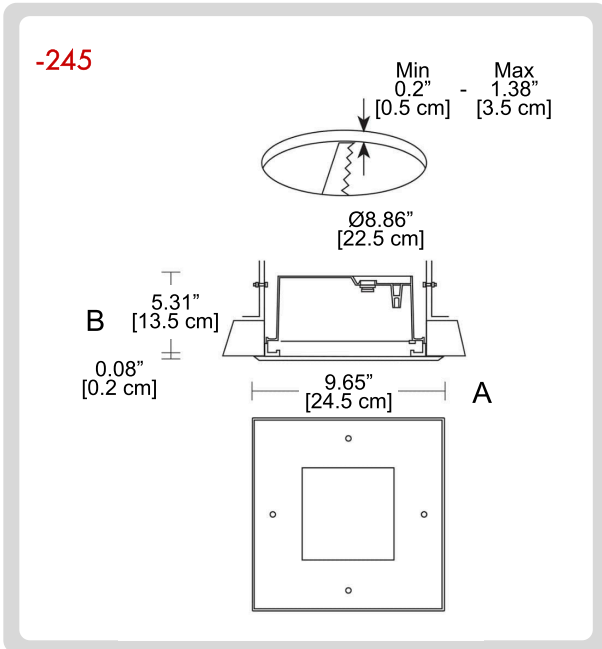

**1 MODELS:**

**-90**

**DIMENSIONS:**

A) Length - L: 3.54" (9 cm)  
B) Height - H: 4.01" (10.2 cm)

**LIGHT SOURCE:**

CODE	BEAM ANGLE	WATTAGE	KELVINS	LUMENS	OPERATION RANGE
-B19-1 -B19-2	19°	1 x 9W	2700-6500K	1 x 912 lm	500mA
-B34-1 -B34-2 -B34-3 -B34-4	34°	1 x 4W	3000 K 3000 K 4000 K 4000 K	1 x 343 lm 1 x 343 lm 1 x 368 lm 1 x 368 lm	110-277 V
-B40-1 -B40-2 -B40-3 -B40-4 -B40-5 -B40-6	40°	1 x 6W 1 x 9W 1 x 9W 1 x 6W 1 x 9W 1 x 9W	3000 K 3000 K 3000 K 4000 K 4000 K 4000 K	1 x 845 lm 1 x 1173 lm 1 x 1173 lm 1 x 877 lm 1 x 877 lm 1 x 877 lm	350mA 500mA 24VDC 350mA 500mA 24VDC
-B69x59-1 -B69x59-2	69° x 59°	1 x 4W	3000 K 4000 K	1 x 343 lm 1 x 368 lm	110-277 V

**CODE:**

**Example:**  
CODE: BB-5961.00CASTTUNEC-GH-90-B19-1-NON-SS

BB-5961.00CASTTUNEC-GH-90-B19-1-NON-SS

**1 MODELS:**

**-135**

**DIMENSIONS:**

A) Length - L: 5.31" (13.5 cm)  
B) Height - H: 3.15" (8 cm)

**1 MODELS:**

**-245**

**DIMENSIONS:**

A) Length - L: 9.65" (24.5 cm)  
B) Height - H: 5.31" (13.5 cm)

**LIGHT SOURCE:**

CODE	BEAM ANGLE	WATTAGE	KELVINS	LUMENS	OPERATION RANGE
-B58-1	58°	1 x 11.3W	3000K	1 x 1715 lm	110-277 V
-B58-2		1 x 16.5W	3000K	1 x 2410 lm	
-B58-3		1 x 23.7W	3000K	1 x 3306 lm	
-B58-4		1 x 31.3W	3000K	1 x 4166 lm	
-B58-5		1 x 11.3W	4000K	1 x 1844 lm	
-B58-6		1 x 16.5W	4000K	1 x 2592 lm	
-B58-7		1 x 23.7W	4000K	1 x 3555 lm	
-B58-8		1 x 31.3W	4000K	1 x 4479 lm	
-B82-1	82°	1 x 13W	3000K	1 x 2040 lm	110-277 V
-B82-2			4000K	1 x 2140 lm	