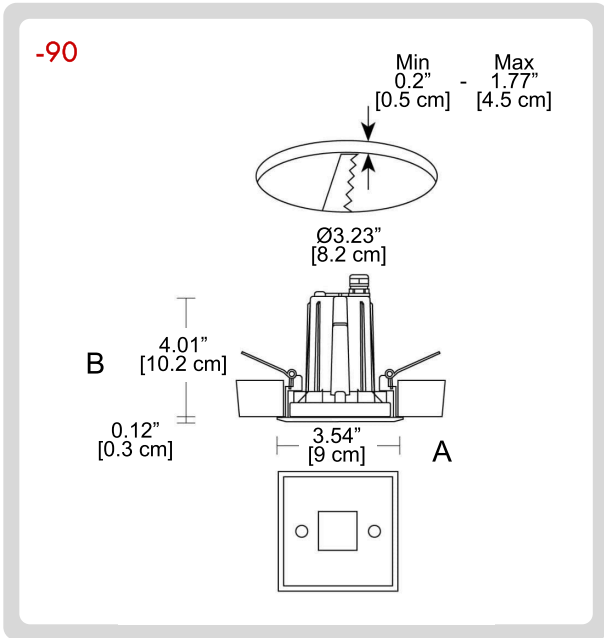

**1 MODELS:**

**-90**

**DIMENSIONS:**

A) Length - L: 3.54" (9 cm)  
B) Height - H: 4.01" (10.2 cm)

**LIGHT SOURCE:**

CODE	BEAM ANGLE	WATTAGE	KELVINS	LUMENS	OPERATION RANGE
-B19-1 -B19-2	19°	1 x 9W	2700-6500K	1 x 912 lm	500mA
-B34-1 -B34-2 -B34-3 -B34-4	34°	1 x 4W	3000 K 3000 K 4000 K 4000 K	1 x 343 lm 1 x 343 lm 1 x 368 lm 1 x 368 lm	110-277 V
-B40-1 -B40-2 -B40-3 -B40-4 -B40-5 -B40-6	40°	1 x 6W 1 x 9W 1 x 9W 1 x 6W 1 x 9W 1 x 9W	3000 K 3000 K 3000 K 4000 K 4000 K 4000 K	1 x 845 lm 1 x 1173 lm 1 x 1173 lm 1 x 877 lm 1 x 877 lm 1 x 877 lm	350mA 500mA 24VDC 350mA 500mA 24VDC
-B69x59-1 -B69x59-2	69° x 59°	1 x 4W	3000 K 4000 K	1 x 343 lm 1 x 368 lm	110-277 V

**CODE:**

**Example:**  
CODE: BB-5961.00CASTTUNEC-GH-90-B19-1-NON-SS

BB-5961.00CASTTUNEC-GH-90-B19-1-NON-SS

**1 MODELS:**

**-135**

**DIMENSIONS:**

A) Length - L: 5.31" (13.5 cm)  
B) Height - H: 3.15" (8 cm)

**1 MODELS:**

**-245**

**DIMENSIONS:**

A) Length - L: 9.65" (24.5 cm)  
B) Height - H: 5.31" (13.5 cm)

**LIGHT SOURCE:**

CODE	BEAM ANGLE	WATTAGE	KELVINS	LUMENS	OPERATION RANGE
-B58-1	58°	1 x 11.3W	3000K	1 x 1715 lm	110-277 V
-B58-2		1 x 16.5W	3000K	1 x 2410 lm	
-B58-3		1 x 23.7W	3000K	1 x 3306 lm	
-B58-4		1 x 31.3W	3000K	1 x 4166 lm	
-B58-5		1 x 11.3W	4000K	1 x 1844 lm	
-B58-6		1 x 16.5W	4000K	1 x 2592 lm	
-B58-7		1 x 23.7W	4000K	1 x 3555 lm	
-B58-8		1 x 31.3W	4000K	1 x 4479 lm	
-B82-1	82°	1 x 13W	3000K	1 x 2040 lm	110-277 V
-B82-2			4000K	1 x 2140 lm	