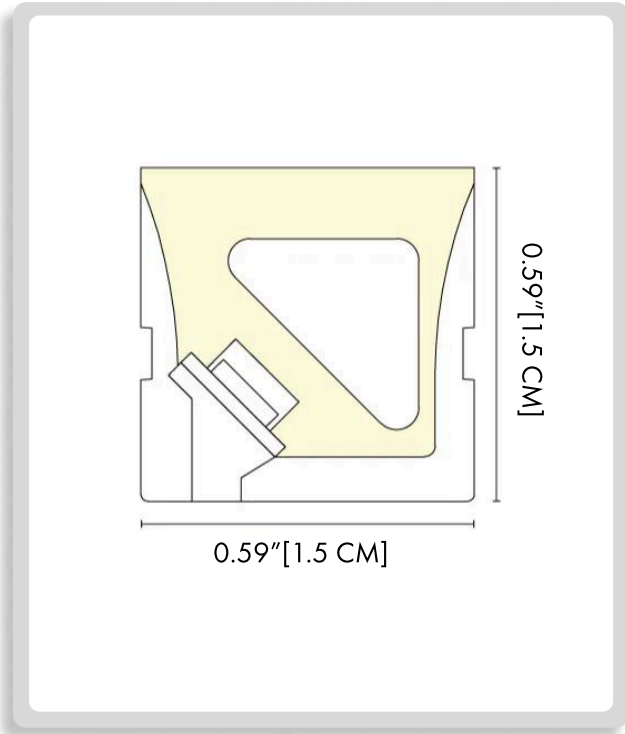

FIXTURE TYPE: _____

PROJECT NAME: _____

HOW TO ORDER:

CODE:

Example:
CODE: BB-SLWLOT-CL-48V.3D1919.LOT-AS-NM3D1515A-1000-OT

BB-SLWLOT-CL-48V.3D1919.LOT-AS-NM3D1515A-1000-OT

1 DIMENSIONS:

A) Length - L: 0.59" (1.5 cm)
B) Height - H: 0.59" (1.5 cm)

2 LIGHT SOURCE:

-48V.3D1919.LOT OPTION 41.6 mm/Cutting | and for 48V

CCT	COLOR RANGE	CRI	INPUT VOLTAGE	RATED CURRENT (A/m)	RATED POWER	MAXIMUM POWER
1800K	1700-1900K	90	48	0.15 (0.05A/ft)	7.2 (2.19W/ft)	7.9 (2.41W/ft)
2200K	2050-2250K					
2700K	2550-2850K					
3000K	2900-3300K					
4000K	3850-4550K					

LUMENS	STANDARD LENGTH	REMARK
320(97LM/ft) 430(131LM/ft) 490(149LM/ft) 480(146LM/ft) 480(146LM/ft)	10000mm (32.8ft)	14LED/83.3mm

-48V.3D2020.LOT OPTION 41.6 mm/Cutting | and for 48V

CCT	COLOR RANGE	CRI	INPUT VOLTAGE	RATED CURRENT (A/m)	RATED POWER	MAXIMUM POWER
1800K	1700-1900K	90	48	0.15 (0.05A/ft)	7.2 (2.19W/ft)	7.9 (2.41W/ft)
2200K	2050-2250K					
2700K	2550-2850K					
3000K	2900-3300K					
4000K	3850-4550K					

LUMENS	STANDARD LENGTH	REMARK
320(97LM/ft) 420(128LM/ft) 490(149LM/ft) 500(152LM/ft) 440(134LM/ft)	10000mm (32.8ft)	14LED/83.3mm

THINK BOLLARD - THINK BULLARD

sales@gordonbullard.com
www.bullardbollards.com
1-877-964-4646

991 South Gull Lake Dr
Richland, MI 49083
USA