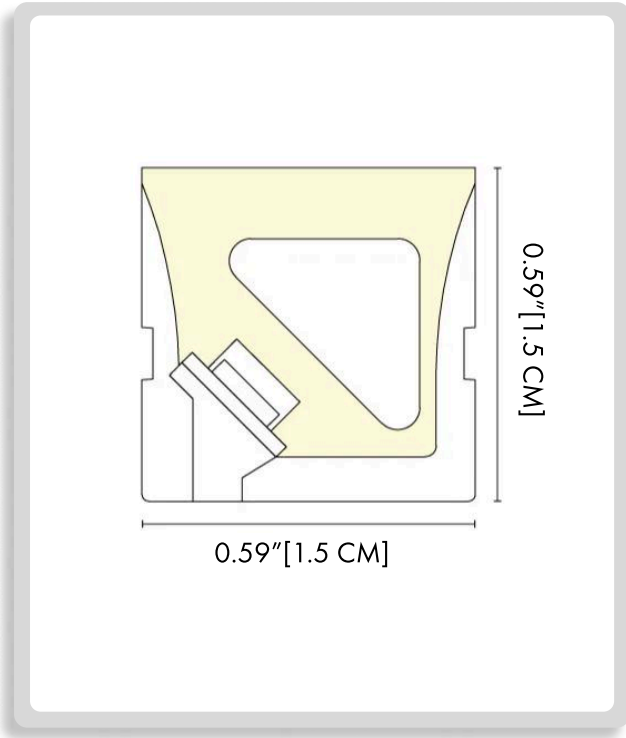

FIXTURE TYPE: _____

PROJECT NAME: _____

HOW TO ORDER:

CODE:

Example:
CODE: BB-SLWLOT-CL-48V.3D1919.LOT-AS-NM3D1515A-1000-OT

BB-SLWLOT-CL-48V.3D1919.LOT-AS-NM3D1515A-1000-OT

1 DIMENSIONS:

A) Length - L: 0.59" (1.5 cm)
B) Height - H: 0.59" (1.5 cm)

2 LIGHT SOURCE:

-24V.3D1919.LOT OPTION 41.6 mm/Cutting | and for 24V

CCT	COLOR RANGE	CRI	INPUT VOLTAGE	RATED CURRENT (A/m)	RATED POWER	MAXIMUM POWER
1800K	1700-1900K	90	24	0.3 (0.09A/ft)	7.2 (2.19W/ft)	7.9 (2.41W/ft)
2200K	2050-2250K					
2700K	2550-2850K					
3000K	2900-3300K					
4000K	3850-4550K					

LUMENS	STANDARD LENGTH	REMARK
320(97LM/ft) 420(128LM/ft) 490(149LM/ft) 500(152LM/ft) 440(134LM/ft)	5000mm (16.4ft)	7LED/41.67mm

-24V.3D2020.LOT OPTION 41.6 mm/Cutting | and for 24V

CCT	COLOR RANGE	CRI	INPUT VOLTAGE	RATED CURRENT (A/m)	RATED POWER	MAXIMUM POWER
1800K	1700-1900K	90	24	0.3 (0.09A/ft)	7.2 (2.19W/ft)	7.9 (2.41W/ft)
2200K	2050-2250K					
2700K	2550-2850K					
3000K	2900-3300K					
4000K	3850-4550K					

LUMENS	STANDARD LENGTH	REMARK
320(97LM/ft) 420(128LM/ft) 490(149LM/ft) 500(152LM/ft) 440(134LM/ft)	5000mm (16.4ft)	7LED/41.67mm

THINK BOLLARD - THINK BULLARD

sales@gordonbullard.com
www.bullardbollards.com
1-877-964-4646

991 South Gull Lake Dr
Richland, MI 49083
USA