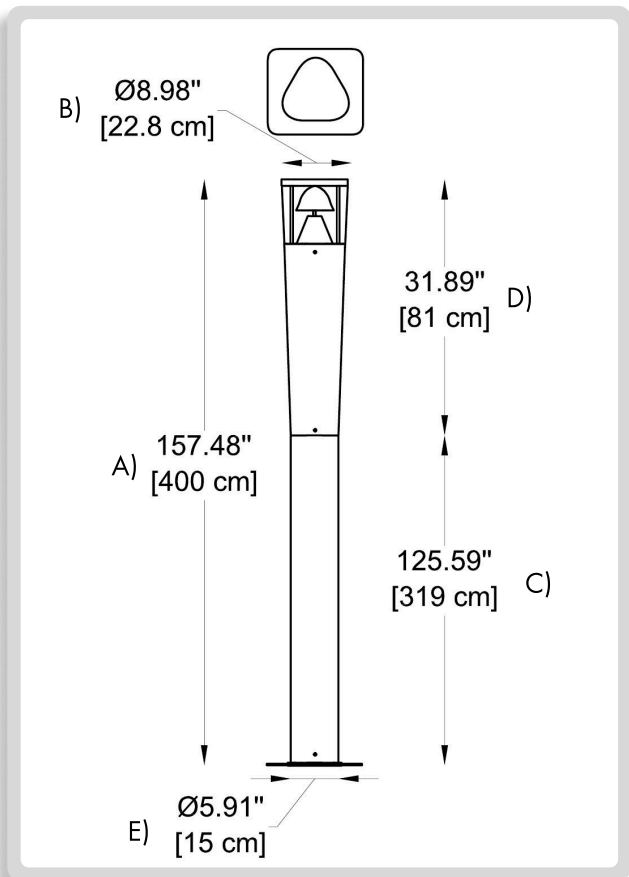

FIXTURE TYPE: _____

PROJECT NAME: _____

NOTES:

☐ LED
☐ IP65
☐
☐ STANDARD
☐
☐

☐ LUTRON
☐ CASAMBI

HOW TO ORDER: _____ CODE: _____

Example:
CODE: BB-828-GH-K30-AG-DIM   BB-828-GH-K30-AG-DIM

1 DIMENSIONS:

- A) Over Height - H: 157.48" (400 cm)
- B) Head Diameter - Ø: 8.98" (22.8 cm)
- C) Pole Height - H: 125.59" (319 cm)
- D) Head Height - H: 31.89" (81 cm)
- E) Base Diameter - Ø: 5.91" (15 cm)

2 LIGHT SOURCE:

1 x 39W / LED / CRI>90

3 CCT & LUMENS:

- -K30 3000K / 4930 lm
- -K40 4000K / 5090 lm

4 FINISH OPTIONS:

- -AG Anthracite grey
- -LG Light grey

5 DIMMING OPTIONS:

- -NON NON-Dimmable
- -DIM 0-10V
- -CAS Casambi
- -LUT Lutron
- -DAL Dali

sales@gordonbullard.com
www.bullardbollards.com
1-877-964-4646

991 South Gull Lake Dr
Richland, MI 49083
USA