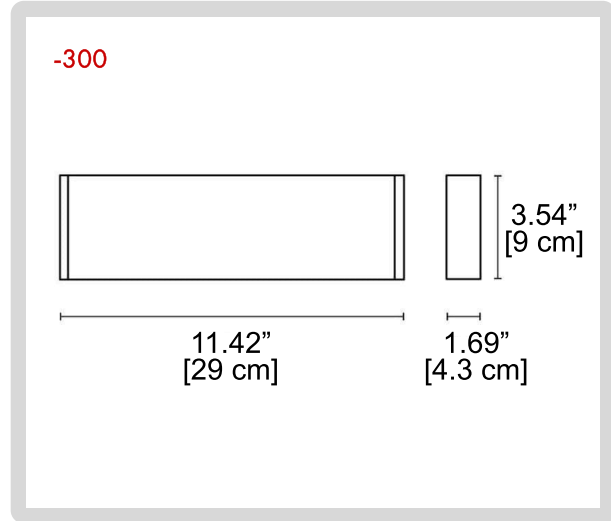

FIXTURE TYPE: _____

PROJECT NAME: _____

HOW TO ORDER:

CODE:

Example:
CODE: BB-001584.AHST-GH-100-B1-L1-NON-AC204 -01

BB-001584.AHST-GH-100-B1-L1-NON-AC204 -01

1 MODELS:

-300

- A) Length - L: 11.42" [29 cm]
- B) Width - W: 1.69" [4.3 cm]
- C) Height - H: 3.54" [9 cm]

2 BEAM ANGLE:

- **-B1** 12°
- **-B2** 25°
- **-B3** 50°
- **-B4** 14° x 47°

3 LIGHT SOURCE:

- **-L1** LED | 1 x 21W | 3000K | 1 x 1964 lm | 110-277V
- **-L2** LED | 1 x 21W | 4000K | 1 x 2180 lm | 110-277V

4 DIMMING OPTIONS:

- **-NON** NON-Dimmable
- **-DIM** 0-10V
- **-DAL** DALI

5 ACCESSORIES:

-AC204

IP 68 fast connector 4P

-AC204-5P

IP 68 fast connector 5P

6 FINISH OPTIONS:

-01 White matt		-45 Corten matt	
-02 Black matt		-62 Antique grey matt	
-05 Anthracite grey matt		-65 Blue matt	
-19 Light grey matt		-80 Sand matt	
-26 Bronze		-83 Green matt	

THINK BOLLARD - THINK BULLARD

sales@gordonbullard.com
www.bullardbollards.com
1-877-964-4646

991 South Gull Lake Dr
Richland, MI 49083
USA