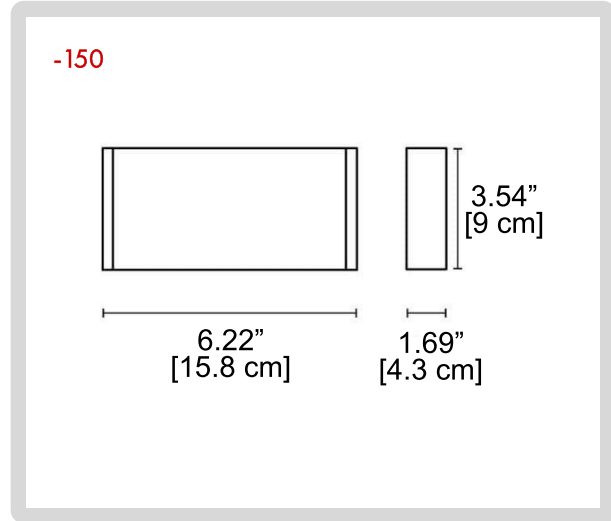

FIXTURE TYPE: _____

PROJECT NAME: _____

HOW TO ORDER:

CODE:

Example:
CODE: BB-001584.AHST-GH-100-B1-L1-NON-AC204 -01

BB-001584.AHST
-GH-100-B1-L1-
NON-AC204
-01

1 MODELS:

-150

- A) Length - L: 6.22" [15.8 cm]
- B) Width - W: 1.69" [4.3 cm]
- C) Height - H: 3.54" [9 cm]

2 BEAM ANGLE:

- **-B1** 12°
- **-B2** 25°
- **-B3** 50°
- **-B4** 14° x 47°

3 LIGHT SOURCE:

- **-L1** LED | 1 x 10.5W | 3000K | 1 x 982 lm | 110-277V
- **-L2** LED | 1 x 10.5W | 4000K | 1 x 1090 lm | 110-277V

4 DIMMING OPTIONS:

- **-NON** NON-Dimmable
- **-DIM** 0-10V
- **-DAL** DALI

5 ACCESSORIES:

-AC204

IP 68 fast connector 4P

-AC204-5P

IP 68 fast connector 5P

6 FINISH OPTIONS:

- **-01** White matt
- **-02** Black matt
- **-05** Anthracite grey matt
- **-19** Light grey matt
- **-26** Bronze
- **-45** Corten matt
- **-62** Antique grey matt
- **-65** Blue matt
- **-80** Sand matt
- **-83** Green matt

THINK BOLLARD - THINK BULLARD

sales@gordonbullard.com
www.bullardbollards.com
1-877-964-4646

991 South Gull Lake Dr
Richland, MI 49083
USA