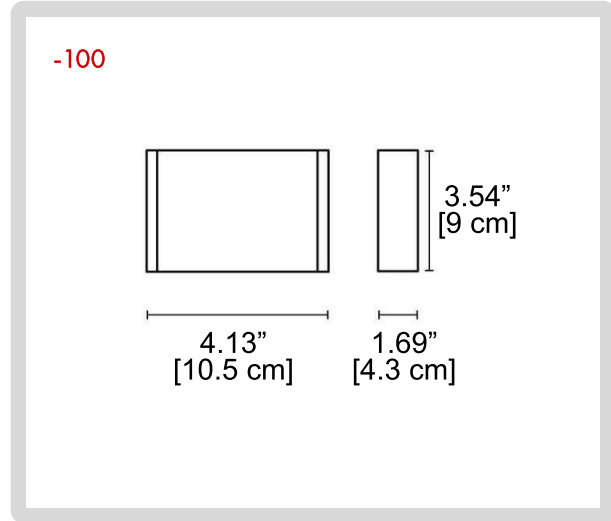

FIXTURE TYPE: _____

PROJECT NAME: _____

HOW TO ORDER:

CODE:

Example:
CODE: BB-001584.AHST-GH-100-B1-L1-NON-AC204 -01

BB-001584.AHST-GH-100-B1-L1-NON-AC204 -01

1 MODELS:

-100

- A) Length - L: 4.13" [10.5 cm]
- B) Width - W: 1.69" [4.3 cm]
- C) Height - H: 3.54" [9 cm]

2 BEAM ANGLE:

- **-B1** 12°
- **-B2** 25°
- **-B3** 50°
- **-B4** 14° x 47°

3 LIGHT SOURCE:

- **-L1** LED | 1 x 6.3W | 3000K | 1 x 588 lm | 110-277V
- **-L2** LED | 1 x 6.3W | 4000K | 1 x 654 lm | 110-277V

4 DIMMING OPTIONS:

- **-NON** NON-Dimmable
- **-DIM** 0-10V
- **-DAL** DALI

5 ACCESSORIES:

-AC204

IP 68 fast connector 4P

-AC204-5P

IP 68 fast connector 5P

6 FINISH OPTIONS:

- **-01** White matt
- **-02** Black matt
- **-05** Anthracite grey matt
- **-19** Light grey matt
- **-26** Bronze
- **-45** Corten matt
- **-62** Antique grey matt
- **-65** Blue matt
- **-80** Sand matt
- **-83** Green matt

THINK BOLLARD - THINK BULLARD

sales@gordonbullard.com
www.bullardbollards.com
1-877-964-4646

991 South Gull Lake Dr
Richland, MI 49083
USA