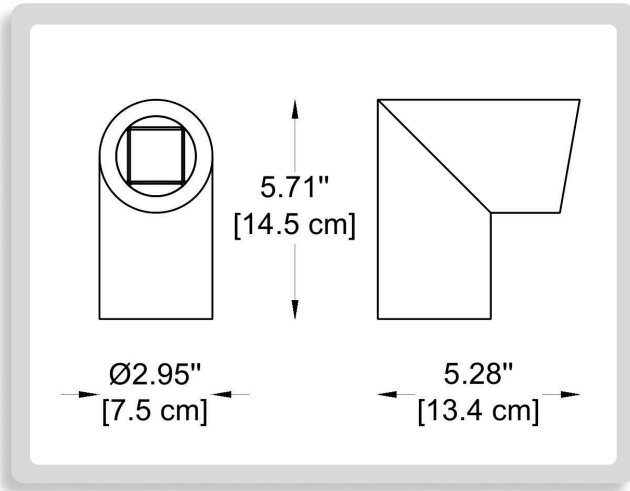

**HOW TO ORDER:**

**CODE:**

Example:  
CODE: BB-1129B -9010-K22-WH-DIM

BB-1129B -9010-K22-WH-DIM

**1 DIMENSIONS:**

Height - H: 5.7" (14 cm)  
Diameter - Ø: 2.95" (1.9 cm)  
Length - L: 5.3" (13.4 cm)

**2 LIGHT SOURCE:**