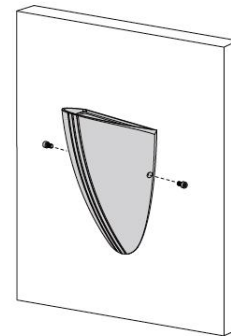

EMBER

Data Sheet:

Input Voltage (V): 110-277
 IK 05

Installation steps

Step 1

Secure the wall bracket

Step 2

Connect the power cable

Step 3

Install the light fixture on the wall