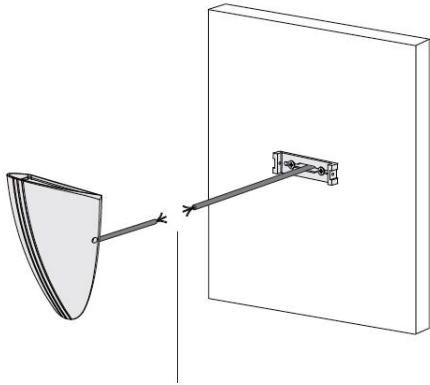

EMBER

Data Sheet:

Input Voltage (V): 110-277
 IK 05

Installation steps

Step 1

Secure the wall bracket

Step 2

Connect the power cable

Step 3

Install the light fixture on the wall