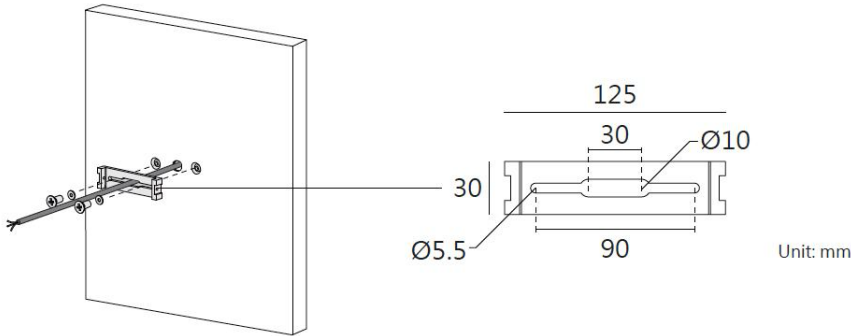

EMBER

Data Sheet:

Input Voltage (V): 110-277
 IK 05

Installation steps

Step 1

Secure the wall bracket

Step 2

Connect the power cable

Step 3

Install the light fixture on the wall