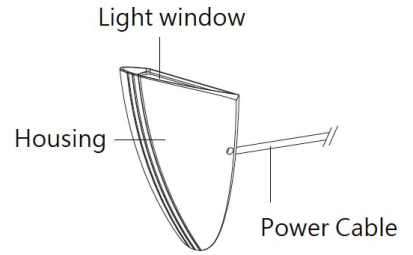

EMBER

Data Sheet:

Input Voltage (V): 110-277
 IK 05

Installation steps

Step 1

Secure the wall bracket

Step 2

Connect the power cable

Step 3

Install the light fixture on the wall