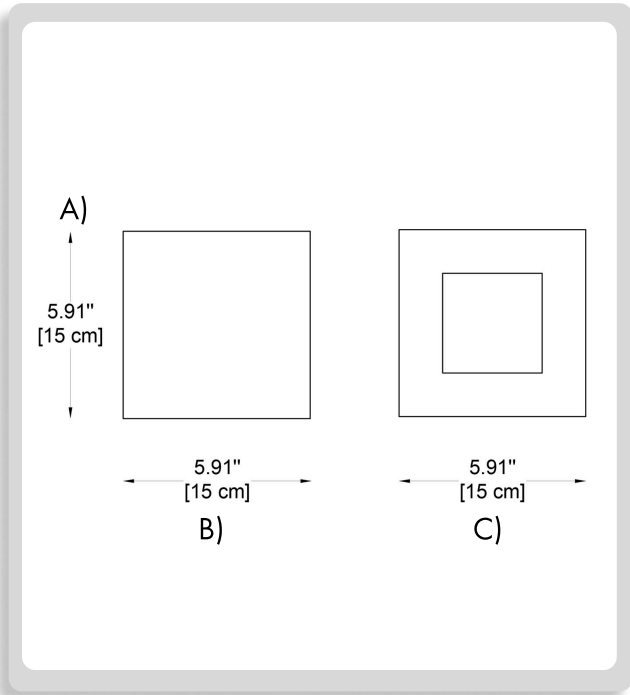

FIXTURE TYPE: _____

PROJECT NAME: _____

NOTES:

HOW TO ORDER:

CODE:

Example: CODE: BB-SC-CL-22K-DIM-WH	BB-SC- CL-22K-DIM- WH

1	DIMENSIONS:	

A) Length - L: 5.9" (15 cm)
B) Width - W: 5.9" (15 cm)
C) Height - H: 5.9" (15 cm)

2	LIGHT SOURCE:	

LED / 5,5W / 110-277V / CRI 80 / IP65

3	CCT & LUMENS:	

-22K 2200K = 720 lm
-27K 2700K = 760 lm
-30K 3000K = 800 lm

4	DIMMING OPTIONS:	

-NON NON-Dimmable
-DIM 0-10V
-CAS Casambi
-LUT Lutron
-DAL Dali

5	FINISH OPTIONS:	

-WH White
-GR Green
-CO Corten
-GR Grey
-BL Black
-SD Sand

THINK BOLLARD - THINK BULLARD

sales@gordonbullard.com
www.bullardbollards.com
1-877-964-4646

991 South Gull Lake Dr
Richland, MI 49083
USA