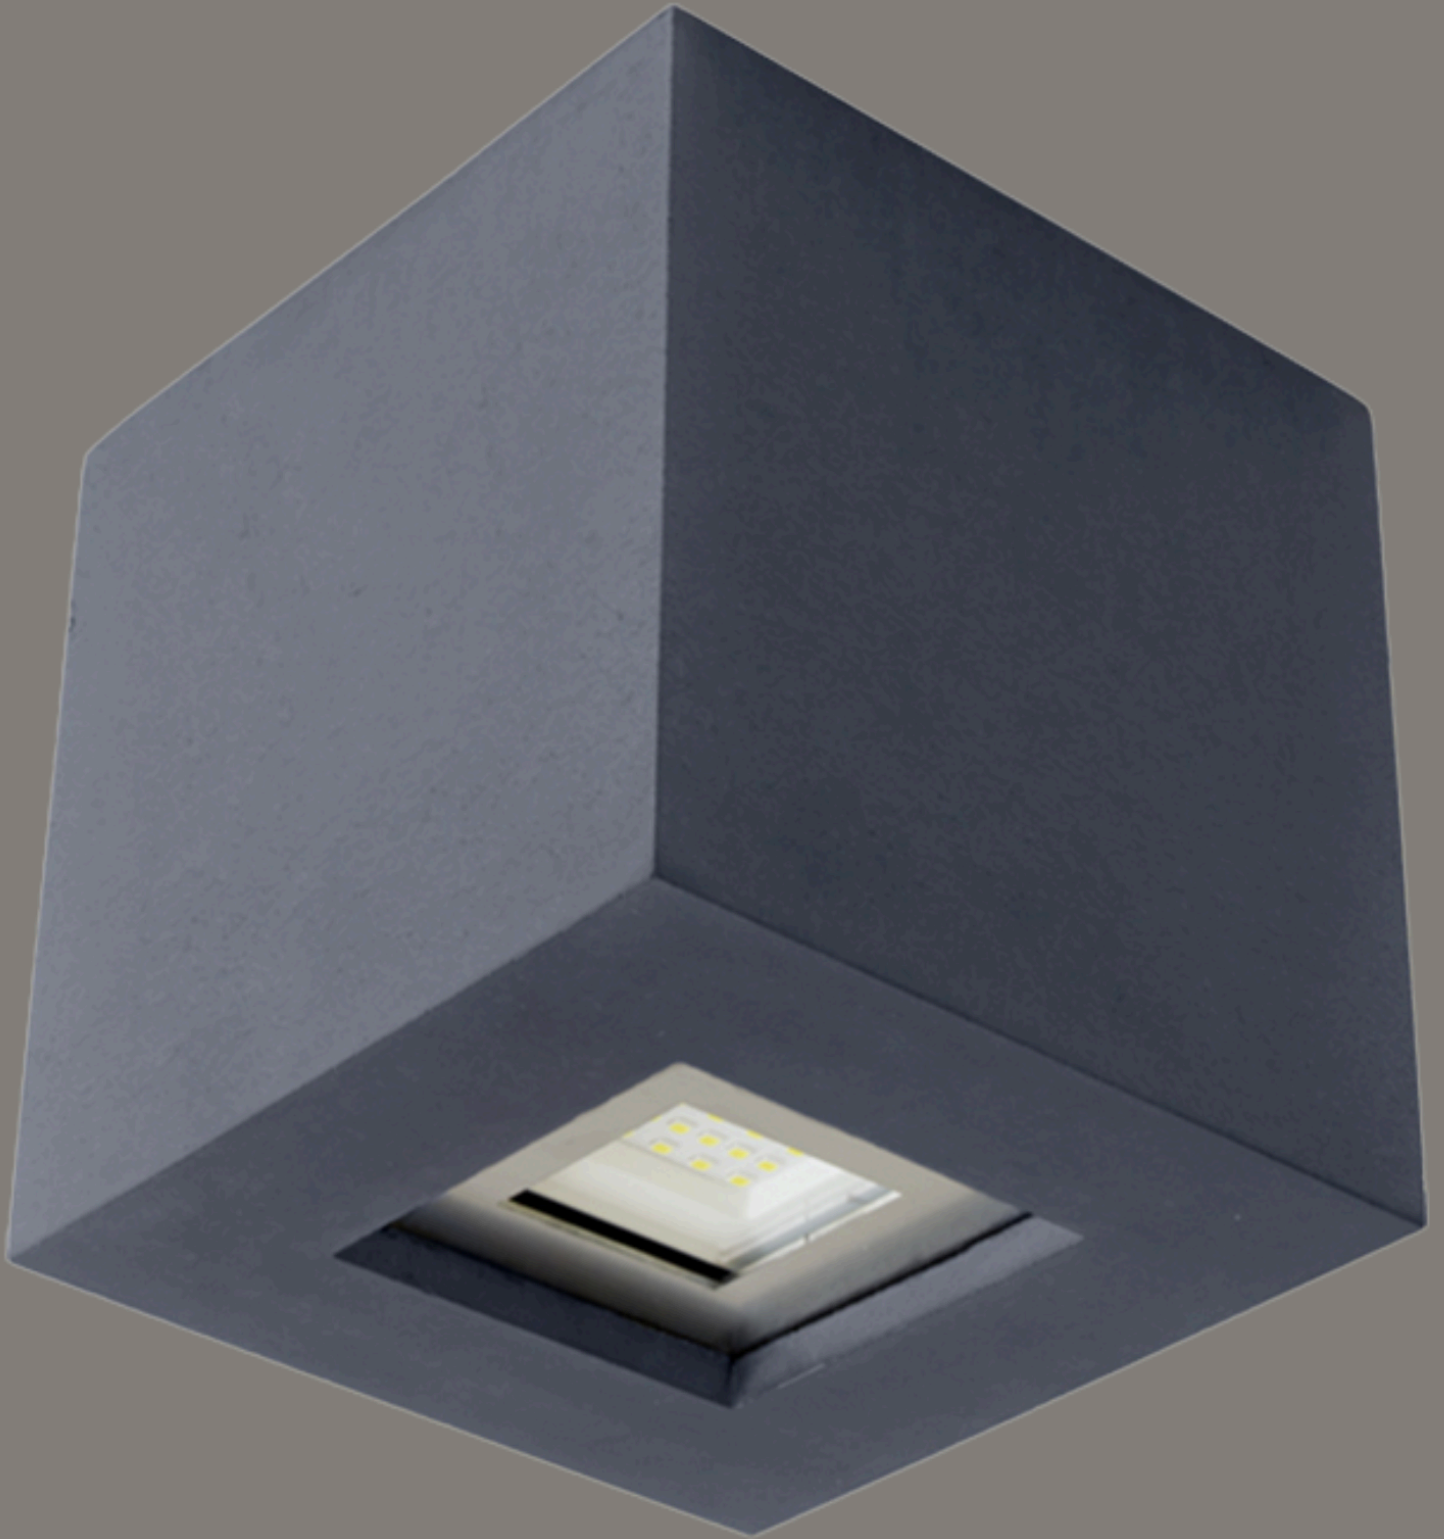

**BULLARD
BOLLARDS**
Think Bollard Think Bullard

SCUBO CEILING SURFACE-MOUNTED

FIXTURE TYPE: _____

PROJECT NAME: _____

GENERAL INFORMATION:

The SCUBO is a minimalist outdoor ceiling light made from BETALY®, offering direct downward LED illumination. With an IP65 rating, it's durable and ideal for patios or exterior spaces. Available in multiple color temperatures (2200K, 2700K, 3000K) and finishes like White, Green, Corten, Gray, Black, and Sand, it blends seamlessly into any setting. Handcrafted in Italy for a sleek, modern look.

FIXTURE TYPE:

Ceiling surface-mounted

VOLTAGE:

110-277V

MATERIAL:

BETALY®

IP RATING:

IP 65

A) Length - L: 5.9" (15 cm)
 B) Width - W: 5.9" (15 cm)
 C) Height - H: 5.9" (15 cm)

2	LIGHT SOURCE:	
----------	----------------------	--

LED / 5,5W / 110-277V / CRI 80 / IP65

3	CCT & LUMENS:	
----------	--------------------------	--