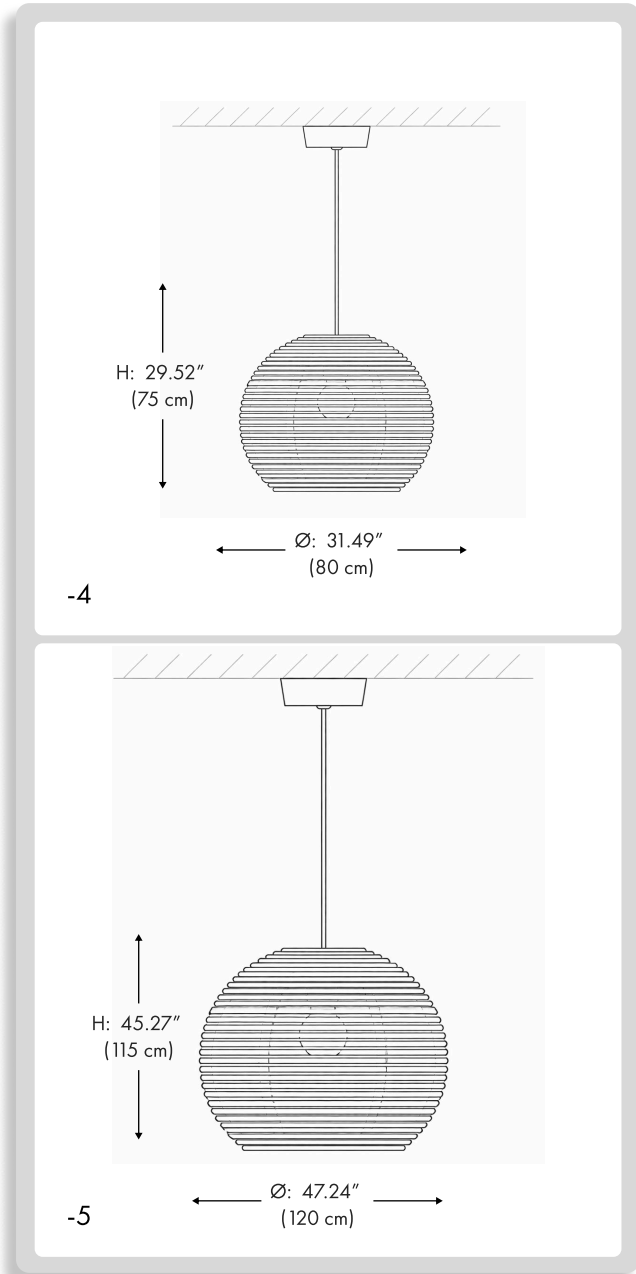

BB-12229-MR-
D30-H22-
LED-01-02-37

1 MODELS:

- 1 Ø: 11.81" (30 cm) H: 8.66" (22 cm)
- 2 Ø: 15.74" (40 cm) H: 12.2" (31 cm)
- 3 Ø: 19.68" (50 cm) H: 15.35" (39 cm)
- 4 Ø: 31.49" (80 cm) H: 29.52" (75 cm)
- 5 Ø: 47.24" (120 cm) H: 45.27" (115 cm)

CODE:

Example:
CODE: BB-12229-MR-D30-H22-LED-01-02-37

BB-12229-MR-
D30-H22-
LED-01-02-37

1 MODELS:

- 1 Ø: 11.81" (30 cm) H: 8.66" (22 cm)
- 2 Ø: 15.74" (40 cm) H: 12.2" (31 cm)
- 3 Ø: 19.68" (50 cm) H: 15.35" (39 cm)
- 4 Ø: 31.49" (80 cm) H: 29.52" (75 cm)
- 5 Ø: 47.24" (120 cm) H: 45.27" (115 cm)

2 LIGHTING SOURCE:

- LED -E26

3 SUSPENSION CABLE LENGTH:

- 01 4.9 ft -02 8.2 ft

4 SUSPENSION KIT COLOR:

- 02 Black -03 White

5 FINISH OPTIONS:

- | | | | | | |
|------|------------|---|------|-------------|---|
| -02 | Black |  | -101 | Soft Pink |  |
| -03 | White |  | -102 | Soft Yellow |  |
| -37 | Natural |  | -106 | Blue |  |
| -103 | Soft Blue |  | -107 | Yellow |  |
| -104 | Soft Green |  | -108 | Green |  |
| -105 | Cream |  | -109 | Red |  |
| -100 | Chocolate |  | | | |