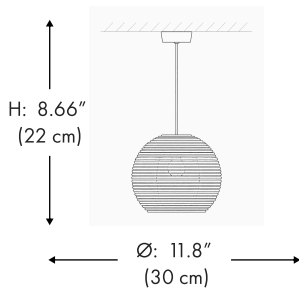

BB-12229-MR-
D30-H22-
LED-01-02-37

1 MODELS:

- 1 Ø: 11.81" (30 cm) H: 8.66" (22 cm)
- 2 Ø: 15.74" (40 cm) H: 12.2" (31 cm)
- 3 Ø: 19.68" (50 cm) H: 15.35" (39 cm)
- 4 Ø: 31.49" (80 cm) H: 29.52" (75 cm)
- 5 Ø: 47.24" (120 cm) H: 45.27" (115 cm)

2 LIGHTING SOURCE:

- LED
- E26

3 SUSPENSION CABLE LENGTH:

- 01 4.9 ft
- 02 8.2 ft

4 SUSPENSION KIT COLOR:

- 02 Black
- 03 White

5 FINISH OPTIONS:

- 02 Black
- 03 White
- 37 Natural
- 103 Soft Blue
- 104 Soft Green
- 105 Cream
- 100 Chocolate
- 101 Soft Pink
- 102 Soft Yellow
- 106 Blue
- 107 Yellow
- 108 Green
- 109 Red

CODE:

Example:
CODE: BB-12229-MR-D30-H22-LED-01-02-37

BB-12229-MR-
D30-H22-
LED-01-02-37

1 MODELS:

- 1 Ø: 11.81" (30 cm) H: 8.66" (22 cm)
- 2 Ø: 15.74" (40 cm) H: 12.2" (31 cm)
- 3 Ø: 19.68" (50 cm) H: 15.35" (39 cm)
- 4 Ø: 31.49" (80 cm) H: 29.52" (75 cm)
- 5 Ø: 47.24" (120 cm) H: 45.27" (115 cm)