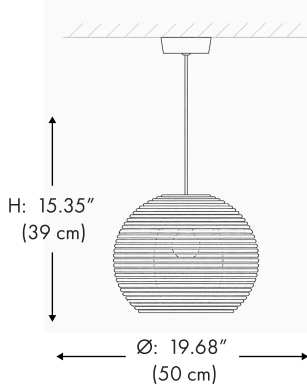

-3

LED

E26

IP54

THINK BOLLARD - THINK BULLARD

sales@gordonbullard.com

www.bullardbollards.com

1-877-964-4646

991 South Gull Lake Dr

Richland, MI 49083

USA