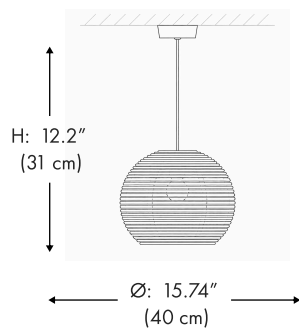

FIXTURE TYPE: _____

PROJECT NAME: _____

HOW TO ORDER:

CODE:

Example:
CODE: BB-12229-MR-D30-H22-LED-01-02-37

BB-12229-MR-
D30-H22-
LED-01-02-37

1 MODELS:

- -1 Ø: 11.81" (30 cm) H: 8.66" (22 cm)
- -2 Ø: 15.74" (40 cm) H: 12.2" (31 cm)
- -3 Ø: 19.68" (50 cm) H: 15.35" (39 cm)
- -4 Ø: 31.49" (80 cm) H: 29.52" (75 cm)
- -5 Ø: 47.24" (120 cm) H: 45.27" (115 cm)

2 LIGHTING SOURCE:

- -LED
- -E26

3 SUSPENSION CABLE LENGTH:

- -01 4.9 ft
- -02 8.2 ft

4 SUSPENSION KIT COLOR:

- -02 Black
- -03 White

5 FINISH OPTIONS:

- -02 Black
- -03 White
- -37 Natural
- -103 Soft Blue
- -104 Soft Green
- -105 Cream
- -100 Chocolate
- -101 Soft Pink
- -102 Soft Yellow
- -106 Blue
- -107 Yellow
- -108 Green
- -109 Red

-1

-2

LED

E26

IP54

THINK BOLLARD - THINK BULLARD

sales@gordonbullard.com

www.bullardbollards.com

1-877-964-4646

991 South Gull Lake Dr

Richland, MI 49083

USA