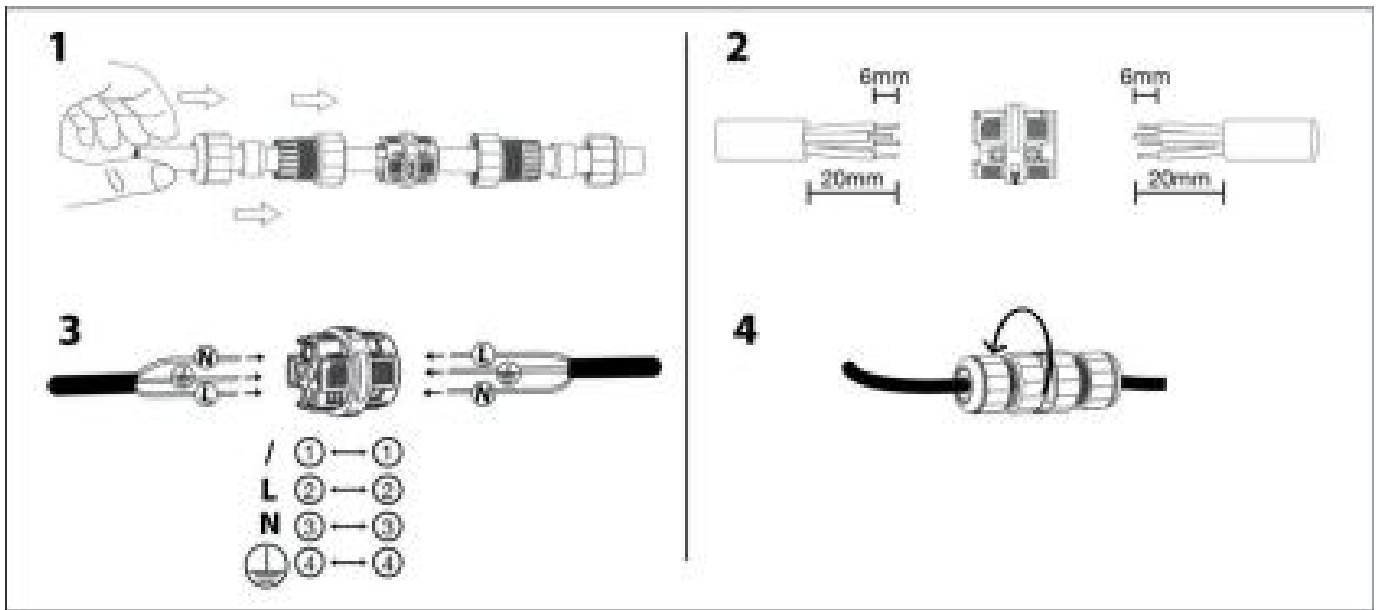

CUBICAL BOX CEILING

Data Sheet:

Input Voltage (V): 110-277

IK 10

THE SAFETY OF THIS FIXTURE IS GUARANTEED ONLY IF YOU COMPLY WITH THESE INSTRUCTIONS; REMEMBER TO KEEP IN A SAFE PLACE. THE APPLIANCE MUST NOT BE TAMPERED WITH OR TRANSFORMED AND IT MUST BE INSTALLED AND USED AS SUPPLIED AND IN COMPLIANCE WITH THE NATIONAL RULES ON INSTALLATIONS. SWITCH-OFF THE POWER SUPPLY BEFORE CARRYING OUT ANY MAINTENANCE OPERATIONS. HOT PLUG-IN IS NOT ALLOWED AND MAY CAUSE DAMAGE TO THE LUMINAIRE. THE LIGHT SOURCE CONTAINED IN THIS LUMINAIRE SHALL BE REPLACED ONLY BY THE MANUFACTURER OR HIS SERVICE AGENT. INSTALLATION AND SERVICE MUST BE PERFORMED BY QUALIFIED SERVICE PERSONNEL. ANY NON-COMPLIANT INSTALLATIONS WILL INVALIDATE ALL FORMS OF GUARANTEE.