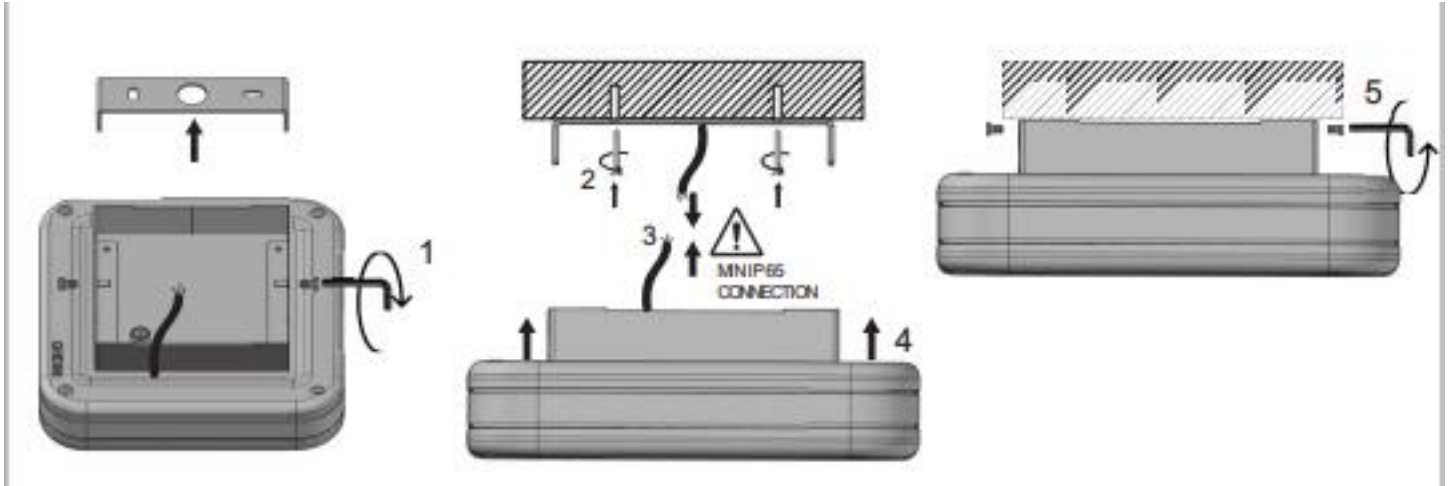

CUBICAL BOX CEILING

Data Sheet:

Input Voltage (V): 110-277

IK 10

THE SAFETY OF THIS FIXTURE IS GUARANTEED ONLY IF YOU COMPLY WITH THESE INSTRUCTIONS; REMEMBER TO KEEP IN A SAFE PLACE. THE APPLIANCE MUST NOT BE TAMPERED WITH OR TRANSFORMED AND IT MUST BE INSTALLED AND USED AS SUPPLIED AND IN COMPLIANCE WITH THE NATIONAL RULES ON INSTALLATIONS. SWITCH-OFF THE POWER SUPPLY BEFORE CARRYING OUT ANY MAINTENANCE OPERATIONS. HOT PLUG-IN IS NOT ALLOWED AND MAY CAUSE DAMAGE TO THE LUMINAIRE. THE LIGHT SOURCE CONTAINED IN THIS LUMINAIRE SHALL BE REPLACED ONLY BY THE MANUFACTURER OR HIS SERVICE AGENT. INSTALLATION AND SERVICE MUST BE PERFORMED BY QUALIFIED SERVICE PERSONNEL. ANY NON-COMPLIANT INSTALLATIONS WILL INVALIDATE ALL FORMS OF GUARANTEE.