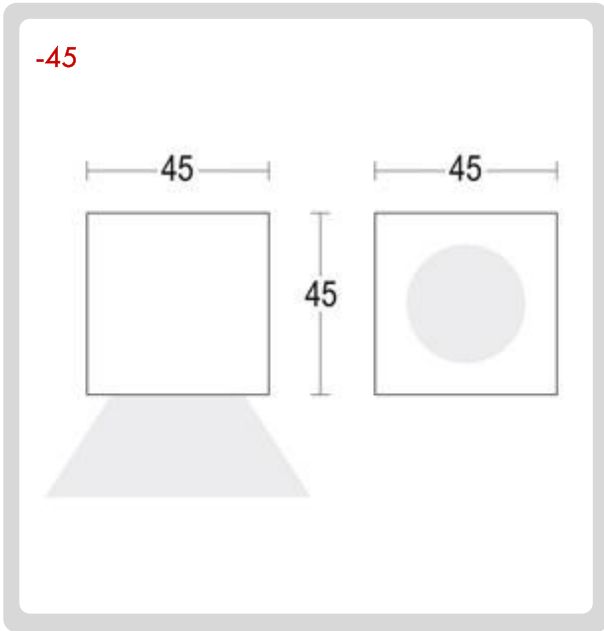

FIXTURE TYPE: _____

PROJECT NAME: _____

HOW TO ORDER:

CODE:

Example:
CODE: BB-1434.00SQROBOX-GH-25-
B20-1-NON-AG

BB-1434.00SQRO
BOX-GH-25-
B20-1-NON-AG

1 MODELS:

-45

DIMENSIONS:

A) Length - L: 1.77" (4.5 cm)
B) Height - H: 1.77" (4.5 cm)

LIGHT SOURCE:

CODE	BEAM ANGLE	WATTAGE	KELVINS	LUMENS	OPERATION RANGE
-B14-1	14°	1 x 2.1W	3000K	1 x 196 lm	24 V DC
-B14-2		1 x 2.1W	3000K	1 x 277 lm	1050mA
-B14-3		1 x 3.2W	4000K	1 x 218 lm	24 V DC
-B14-4		1 x 3.2W	4000K	1 x 307 lm	1050mA
-B17-1	17°	1 x 2.1W	3000K	1 x 196 lm	24 V DC
-B17-2		1 x 2.1W	3000K	1 x 196 lm	1050mA
-B17-3		1 x 3.2W	4000K	1 x 218 lm	24 V DC
-B17-4		1 x 3.2W	4000K	1 x 218 lm	1050mA
-B36-1	36°	1 x 2.1W	3000K	1 x 196 lm	24 V DC
-B36-2		1 x 3.2W	3000K	1 x 277 lm	1050 mA
-B36-3		1 x 2.1W	4000K	1 x 218 lm	24 V DC
-B25-1	25°	1 x 6 W	3000K	1 x 845 lm	24 V DC
-B25-2		1 x 6 W	3000K	1 x 845 lm	350 mA
-B55-1	55°	1 x 6 W	3000K	1 x 845 lm	350 mA
-B55-2		1 x 6 W	3000K	1 x 845 lm	24 V DC

THINK BOLLARD - THINK BULLARD

sales@gordonbullard.com
www.bullardbollards.com
1-877-964-4646

991 South Gull Lake Dr
Richland, MI 49083
USA