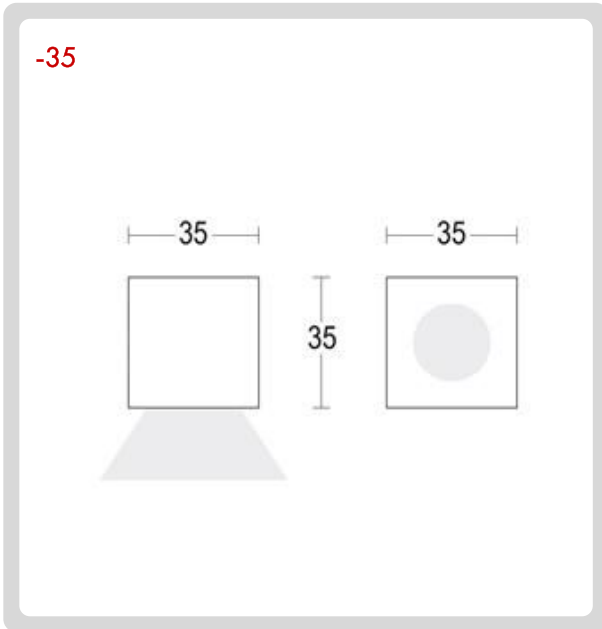

FIXTURE TYPE: _____

PROJECT NAME: _____

HOW TO ORDER:

CODE:

Example:
CODE: BB-1434.00SQROBOX-GH-25-
B20-1-NON-AG

BB-1434.00SQRO
BOX-GH-25-
B20-1-NON-AG

1 MODELS:

-35

DIMENSIONS:

A) Length - L: 1.37" (3.5 cm)
B) Height - H: 1.37" (3.5 cm)

LIGHT SOURCE:

CODE	BEAM ANGLE	WATTAGE	KELVINS	LUMENS	OPERATION RANGE
-B13-1	13°	1 x 2.1W	3000K	1 x 196 lm	700mA
-B13-2		1 x 2.1W	3000K	1 x 196 lm	24 V DC
-B13-3		1 x 2.1W	4000K	1 x 218 lm	500mA
-B13-4		1 x 2.1W	4000K	1 x 218 lm	24 V DC
-B25-1	25°	1 x 2.1W	3000K	1 x 196 lm	700mA
-B25-2		1 x 2.1W	3000K	1 x 196 lm	24 V DC
-B25-3		1 x 2.1W	4000K	1 x 218 lm	700mA
-B25-4		1 x 2.1W	4000K	1 x 218 lm	24 V DC
-B46-1	46°	1 x 2.1W	3000K	1 x 196 lm	700mA
-B46-2		1 x 2.1W	3000K	1 x 196 lm	24 V DC
-B46-3		1 x 2.1W	4000K	1 x 218 lm	700mA
-B46-4		1 x 2.1W	4000K	1 x 218 lm	24 V DC

THINK BOLLARD - THINK BULLARD

sales@gordonbullard.com
www.bullardbollards.com
1-877-964-4646

991 South Gull Lake Dr
Richland, MI 49083
USA