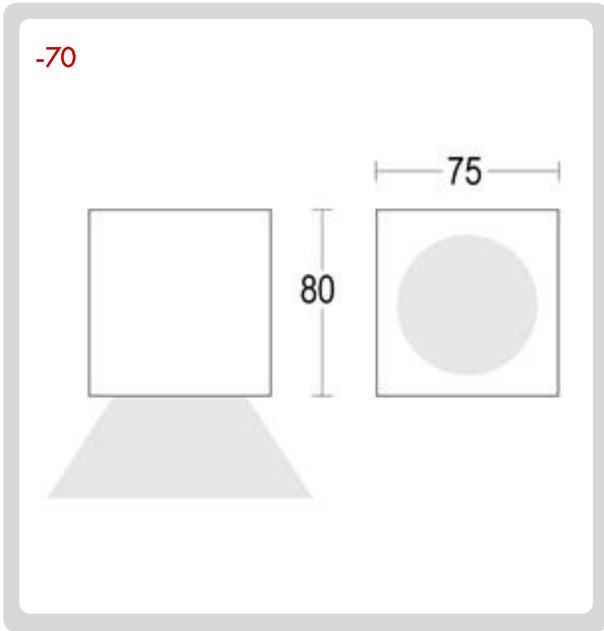

FIXTURE TYPE: _____

PROJECT NAME: _____

HOW TO ORDER:

CODE:

Example:
CODE: BB-1434.00SQROBOX-GH-25-
B20-1-NON-AG

BB-1434.00SQRO
BOX-GH-25-
B20-1-NON-AG

1 MODELS:

-70

DIMENSIONS:

A) Length - Ø: 2.95" (7.5 cm)
B) Height - H: 3.14" (8 cm)

LIGHT SOURCE:

CODE	BEAM ANGLE	WATTAGE	KELVINS	LUMENS	OPERATION RANGE
-B18-1 -B18-2	18°	1 x 8 W 1 x 8 W	3000K 4000K	1 x 740 lm 1 x 790 lm	110-277 V
-B38-1 -B38-2	38°	1 x 8 W 1 x 8 W	3000K 4000K	1 x 740 lm 1 x 790 lm	110-277 V
-B65-1 -B65-2	65°	1 x 8 W 1 x 8 W	3000K 4000K	1 x 740 lm 1 x 790 lm	110-277 V

THINK BOLLARD - THINK BULLARD

sales@gordonbullard.com
www.bullardbollards.com
1-877-964-4646

991 South Gull Lake Dr
Richland, MI 49083
USA