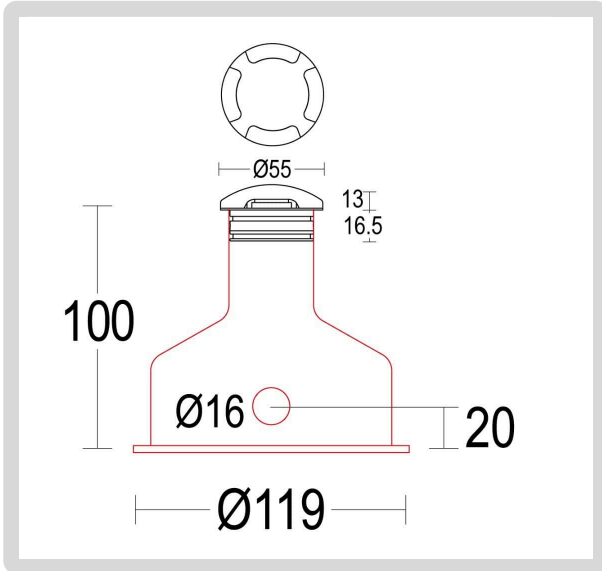

FIXTURE TYPE: _____

PROJECT NAME: _____

HOW TO ORDER:

CODE:

Example:
CODE: BB-1384.00BAXO-GH-K30-24V-DIM
-15-AC204-AC612

BB-1384.00BAXO
-GH-K30-24V-DIM
-15-AC204-AC612

1 DIMENSIONS:

Diameter - Ø: 2.17" (5.5 cm)
Height - H: 0.51" (1.3 cm)
Recessed hole diameter - Ø: 1.81" (4.6 cm)
Recessed depth - h: 3.94" (10 cm)

2 BEAM ANGLE:

59° x 23°

3 LIGHT SOURCE:

LED / 1 x 2 W

4 CCT&LUMENS:

-K30 3000K = 320 lm
-K40 4000K = 340 lm

5 CONTROL GEAR / OPERATION RANGE:

-24V 24 V DC
-700 700 mA

6 DIMMING OPTIONS:

-NON NON-Dimmable
-DIM 0-10V
-CAS Casambi
-LT Lutron
-DAL Dali