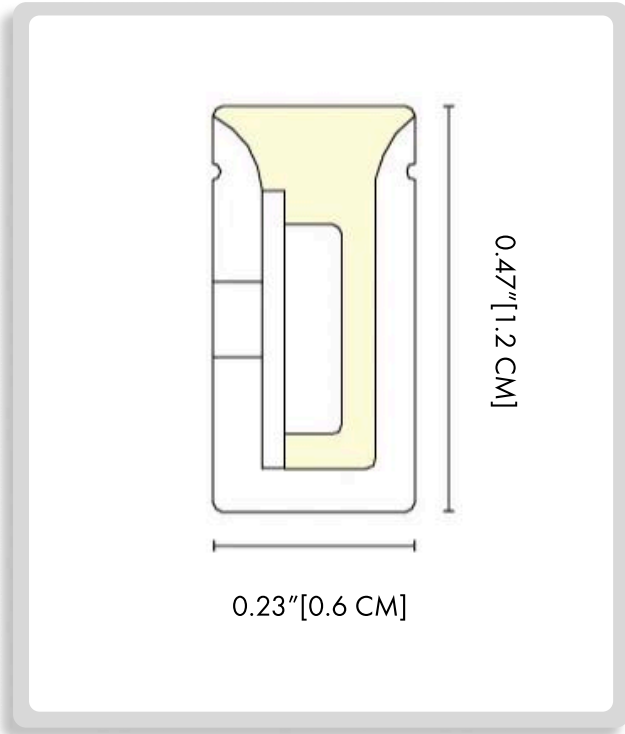

1-877-964-4646

991 South Gull Lake Dr

Richland, MI 49083

USA

FIXTURE TYPE: _____

PROJECT NAME: _____

HOW TO ORDER:

CODE:

Example:
CODE: BB-SLWLHS-CL-SL.WL.HS.24V-AS-JD-UF24

BB-SLWLHS-CL-
SL.WL.HS.24V-AS-
JD-UF24

1 DIMENSIONS:

A) Length - L: 0.23" (0.6 cm)
B) Height - H: 0.47" (1.2 cm)

2 LIGHT SOURCE:

SL.WL.HS.24V

CCT	COLOR RANGE	CRI	INPUT VOLTAGE	RATED CURRENT (A/m)	RATED POWER	MAXIMUM POWER
2200 K	2150-2400 K	>90	24	0.21 (0.064A/ft)	5 (1.53W/ft)	5.5 (1.68W/ft)
2700 K	2550-2850 K					
3000 K	2850-3250 K					
4000 K	3770-4280 K					

LUMENS	STANDARD LENGTH	REMARK
100(30.48LM/ft) 100(30.48LM/ft) 120(37LM/ft) 100(30.48LM/ft)	5000mm(16.4ft)	16LED/50mm

THINK BOLLARD - THINK BULLARD

sales@gordonbullard.com
www.bullardbollards.com
1-877-964-4646