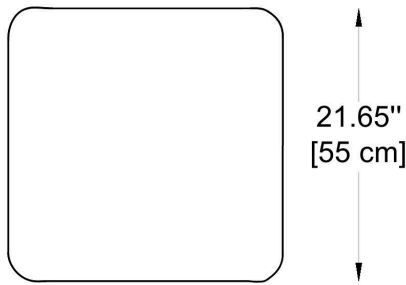

FIXTURE TYPE: _____

PROJECT NAME: _____

NOTES:

HOW TO ORDER:

CODE:

Example:
CODE: BB-JLPR055-SD-MW

BB-JLPR055-SD-MW

GENERAL INFORMATION:

Little Prince of Love is a pouf that reminds the pop and ironic soul of the whole Design of Love collection: it is perfect to complete furnishing with the Queen of Love armchair. It has arched legs and it is rich in details, as Baroque style furniture, but it keeps its contemporary thanks to the material in which it is made, polyethylene. Little prince of love is composed of two different pieces and they could be in different colours, to create a unique and customized furniture.

FIXTURE TYPE:

Non-Illuminated Furniture / Pouf

MATERIAL:

Polyethylene

DIMENSIONS:

L: 21.65" (55 cm) x H: 17.32" (44 cm) x W: 21.65" (55 cm)

FINISH OPTIONS:

STANDARD COLOURS:

-MW	Milky White		-PB	Powder Blue	
-JB	Jet Black		-MG	Malva Green	
-EG	Elephant Grey		-LG	Lime Green	
-CB	Chocolate Brown		-SY	Saffron Yellow	
-AG	Argil Grey		-PO	Pumpkin Orange	
-DG	Dove Grey		-FR	Flame Red	
			-SF	Sweet Fuchsia	

LACQUERED (GLOSSY)

-AW-G	Absolute White	
-GB-G	Glamour Black	
-VG-G	Vanity Grey	
-CI-G	Charming Ivory	
-SR-G	Supreme Red	
-MD-G	Metallic Gold	
-MS-G	Metallic Silver	
-MC-G	Metallic Copper	

LACQUERED (MATT)

-AW-M	Absolute White	
-GB-M	Glamour Black	
-VG-M	Vanity Grey	
-CI-M	Charming Ivory	
-SR-M	Supreme Red	
-MD-M	Metallic Gold	
-MS-M	Metallic Silver	
-MC-M	Metallic Copper	

WEIGHT:

24.25 lb

THINK BOLLARD - THINK BULLARD

sales@gordonbullard.com
www.bullardbollards.com
1-877-964-4646

991 South Gull Lake Dr
Richland, MI 49083
USA