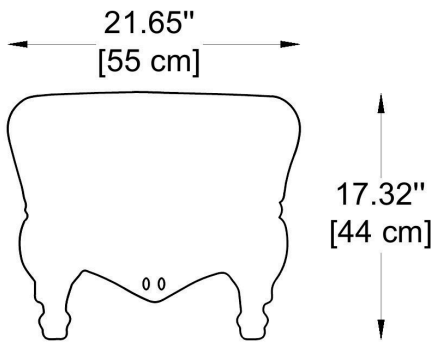

**BULLARD
BOLLARDS**
Think Bollard Think Bullard

LITTLE PRINCE OF LOVE (NON-ILLUMINATED FURNITURE)

FIXTURE TYPE: _____

PROJECT NAME: _____

NOTES:

HOW TO ORDER:

CODE:

Example:
CODE: BB-JLPR055-SD-MW

BB-JLPR055-SD-MW

GENERAL INFORMATION:

Little Prince of Love is a pouf that reminds the pop and ironic soul of the whole Design of Love collection: it is perfect to complete furnishing with the Queen of Love armchair. It has arched legs and it is rich in details, as Baroque style furniture, but it keeps its contemporary thanks to the material in which it is made, polyethylene. Little prince of love is composed of two different pieces and they could be in different colours, to create a unique and customized furniture.

FIXTURE TYPE:

Non-Illuminated Furniture / Pouf

MATERIAL:

Polyethylene

DIMENSIONS:

L: 21.65" (55 cm) x H: 17.32" (44 cm) x W: 21.65" (55 cm)

FINISH OPTIONS:

STANDARD COLOURS: