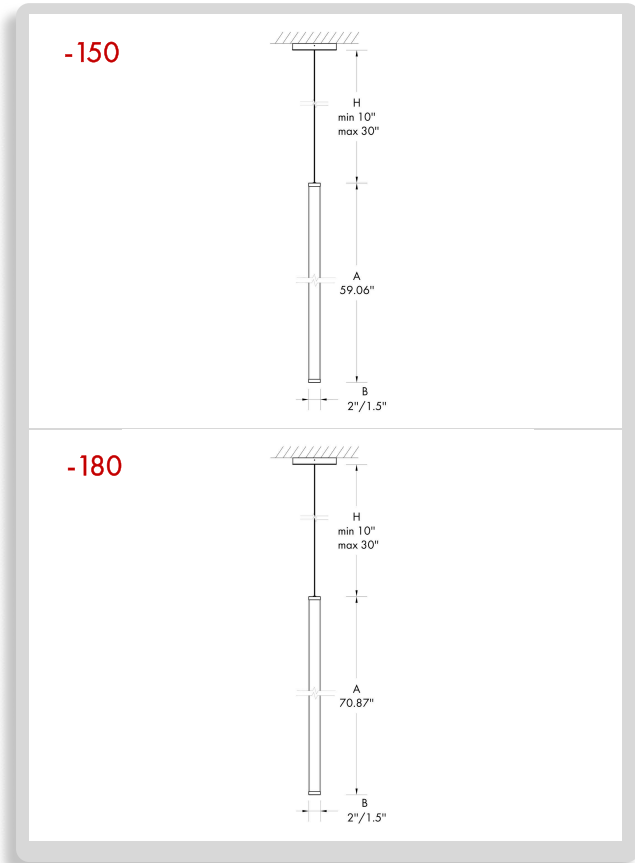

**1 MODELS:**

**-60**

A) Length - L: 23.62" (60 cm)

**LIGHT SOURCE:**

LED | 12W | 7000mA / 1400 lumens

**-90**

A) Length - L: 35.43" (90 cm)

**LIGHT SOURCE:**

LED | 20W | 7000mA / 2410 lumens

**-120**

A) Length - L: 47.24" (120 cm)

**LIGHT SOURCE:**

LED | 40W | 7000mA / 3400 lumens

**LED**

**IP54**

**THINK BOLLARD - THINK BULLARD**

**HOW TO ORDER:**

**CODE:**

**Example:**  
CODE: BB-AP-2-V-NS-60-10-7-WH-F-40K

BB-AP-2-V-NS-60-10-7-WH-F-40K

**1 MODELS:**

**-150**

A) Length - L: 59.05" (150 cm)

**LIGHT SOURCE:**  
LED | 55W | 7000mA / 4450 lumens

**-180**

A) Length - L: 70.86" (180 cm)

**LIGHT SOURCE:**  
LED | 68W | 7000mA / 5400 lumens

**2 CORD LENGTH:**

- 10 10" (25 cm)
- 15 15" (38 cm)
- 20 20" (50 cm)
- 25 25" (63.5 cm)
- 30 30" (76 cm)

**3 AMOUNT OF TUBES ON THE CANOPY:**