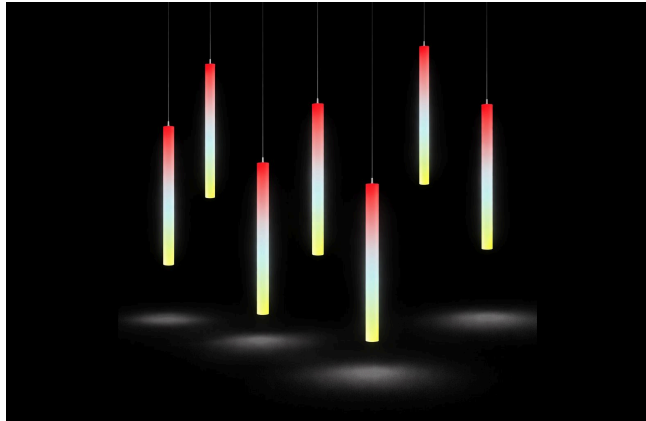

# APOLLO 2 VERTICAL PENDANT

FIXTURE TYPE: \_\_\_\_\_

PROJECT NAME: \_\_\_\_\_

NOTES:

**GENERAL INFORMATION:**

APOLLO 2 VERTICAL is a simple, but yet marvelous tube pendant, that can be used as a single fixture or as a part of composition. Available in 5 sizes and in a variety of finish options. You can choose CCT (3000K, 3500K, or 4000K)