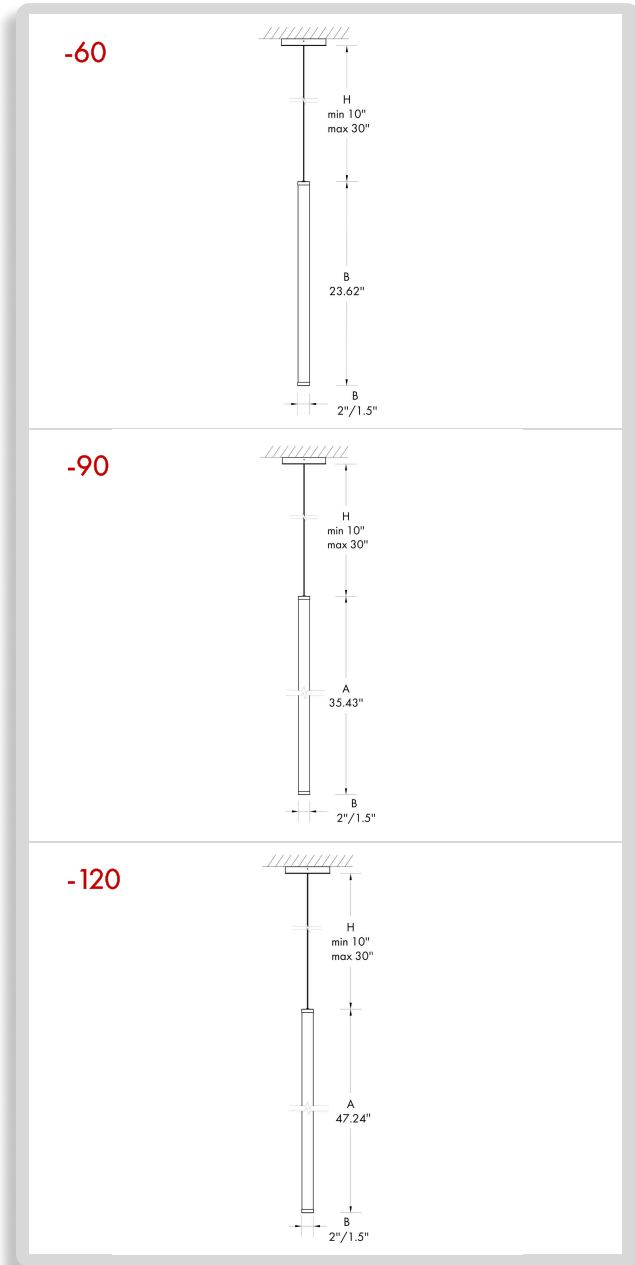

**1 MODELS:**

**-60**

A) Length - L: 23.62" (60 cm)

**LIGHT SOURCE:**

LED | 12W | 7000mA / 1400 lumens

**-90**

A) Length - L: 35.43" (90 cm)

**LIGHT SOURCE:**

LED | 20W | 7000mA / 2410 lumens

**-120**

A) Length - L: 47.24" (120 cm)

**LIGHT SOURCE:**

LED | 40W | 7000mA / 3400 lumens

**LED**

**IP54**

**THINK BOLLARD - THINK BULLARD**

**HOW TO ORDER:**

**CODE:**

**Example:**  
CODE: BB-AP-2-V-NS-60-10-7-WH-F-40K

BB-AP-2-V-NS-60-10-7-WH-F-40K

**1 MODELS:**

**-150**

A) Length - L: 59.05" (150 cm)

**LIGHT SOURCE:**  
LED | 55W | 7000mA / 4450 lumens

**-180**

A) Length - L: 70.86" (180 cm)

**LIGHT SOURCE:**  
LED | 68W | 7000mA / 5400 lumens

**2 CORD LENGTH:**

- 10 10" (25 cm)
- 15 15" (38 cm)
- 20 20" (50 cm)
- 25 25" (63.5 cm)
- 30 30" (76 cm)

**3 AMOUNT OF TUBES ON THE CANOPY:**