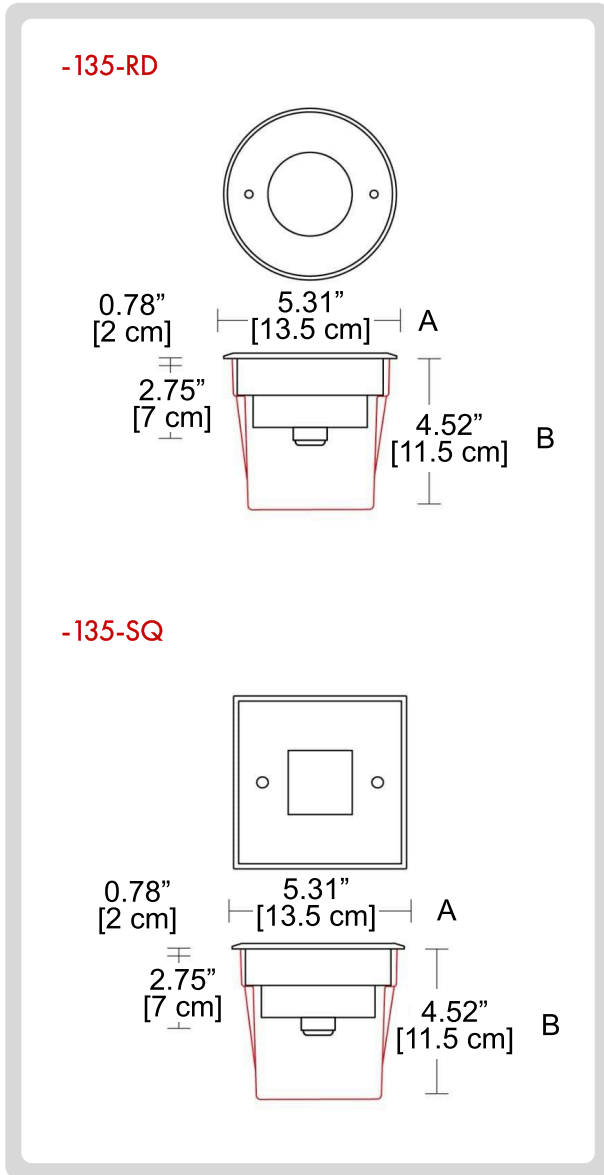

**BULLARD
BOLLARDS**
Think Bullard Think Bullard

**CODE:
BB-5328.00BANT300EN-GH**

FIXTURE TYPE: _____

PROJECT NAME: _____

HOW TO ORDER:

CODE:

Example:
CODE: BB-5328.00BANT300EN-GH-90-RD-
B12-1-DAL-SS

BB-5328.00BANT300EN-GH-90-RD-
B12-1-DAL-SS

1 **MODELS:**

-135-RD (round)
-135-SQ (square)

DIMENSIONS:

A) Diameter - Ø: 5.31" (13.5 cm)
B) Height - H: 4.52" (11.5 cm)

LIGHT SOURCE:

CODE	BEAM ANGLE	WATTAGE	KELVINS	LUMENS	OPERATION RANGE
-B114-1	114°	1 x 7W	3000 K	1 x 850 lm	110-277 V
-B114-2		1 x 8.4W	3000 K	1 x 784 lm	24 V DC
-B114-3		1 x 7W	4000 K	1 x 900 lm	110-277 V
-B114-4		1 x 8.4W	4000 K	1 x 872 lm	24 V DC

THINK BOLLARD - THINK BULLARD

sales@gordonbullard.com
www.bullardbollards.com
1-877-964-4646

991 South Gull Lake Dr
Richland, MI 49083
USA