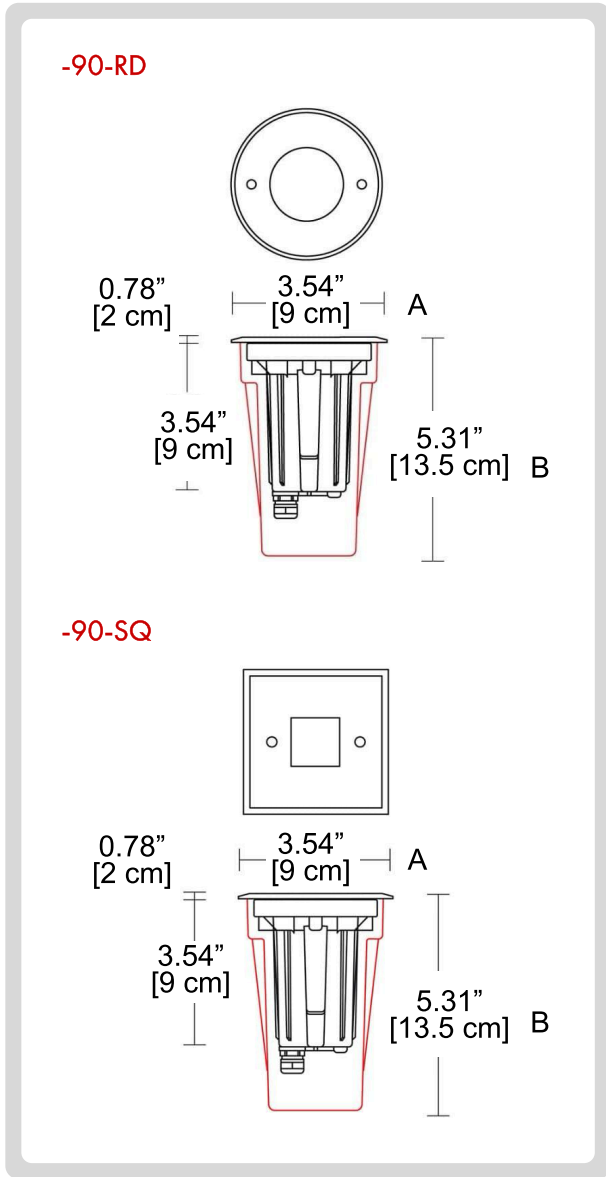

**BULLARD
BOLLARDS**
Think Bullard Think Bullard

**CODE:
BB-5328.00BANT300EN-GH**

FIXTURE TYPE: _____

PROJECT NAME: _____

HOW TO ORDER:

CODE:

Example:
CODE: BB-5328.00BANT300EN-GH-90-RD-
B12-1-DAL-SS

BB-5328.00BANT300EN-GH-90-RD-
B12-1-DAL-SS

1 MODELS:

-90-RD (round)
-90-SQ (square)

DIMENSIONS:

A) Diameter - Ø: 3.54" (9 cm)
B) Height - H: 5.31" (13.5 cm)

LIGHT SOURCE:

CODE	BEAM ANGLE	WATTAGE	KELVINS	LUMENS	OPERATION RANGE
-B12-1	12°	1 x 2.1W	3000 K	1 x 196 lm	110-277 V
-B12-2		1 x 4W	3000 K	1 x 343 lm	
-B12-3		1 x 2.1W	4000 K	1 x 218 lm	
-B12-4		1 x 4W	4000 K	1 x 368 lm	
-B34-1	34°	1 x 2.1W	3000 K	1 x 196 lm	110-277 V
-B34-2		1 x 2.1W	3000 K	1 x 196 lm	
-B34-3		1 x 4W	3000 K	1 x 343 lm	
-B34-4		1 x 4W	3000 K	1 x 343 lm	
-B34-5		1 x 2.1W	4000 K	1 x 218 lm	
-B34-6		1 x 2.1W	4000 K	1 x 218 lm	
-B34-7		1 x 4W	4000 K	1 x 368 lm	
-B34-8		1 x 4W	4000 K	1 x 368 lm	
-B69x59-1	69° x 59°	1 x 2.1W	3000 K	1 x 196 lm	110-277 V
-B69x59-2		1 x 4W	3000 K	1 x 343 lm	
-B69x59-3		1 x 2.1W	4000 K	1 x 218 lm	
-B69x59-4		1 x 4W	4000 K	1 x 368 lm	

THINK BOLLARD - THINK BULLARD

sales@gordonbullard.com
www.bullardbollards.com
1-877-964-4646

991 South Gull Lake Dr
Richland, MI 49083
USA