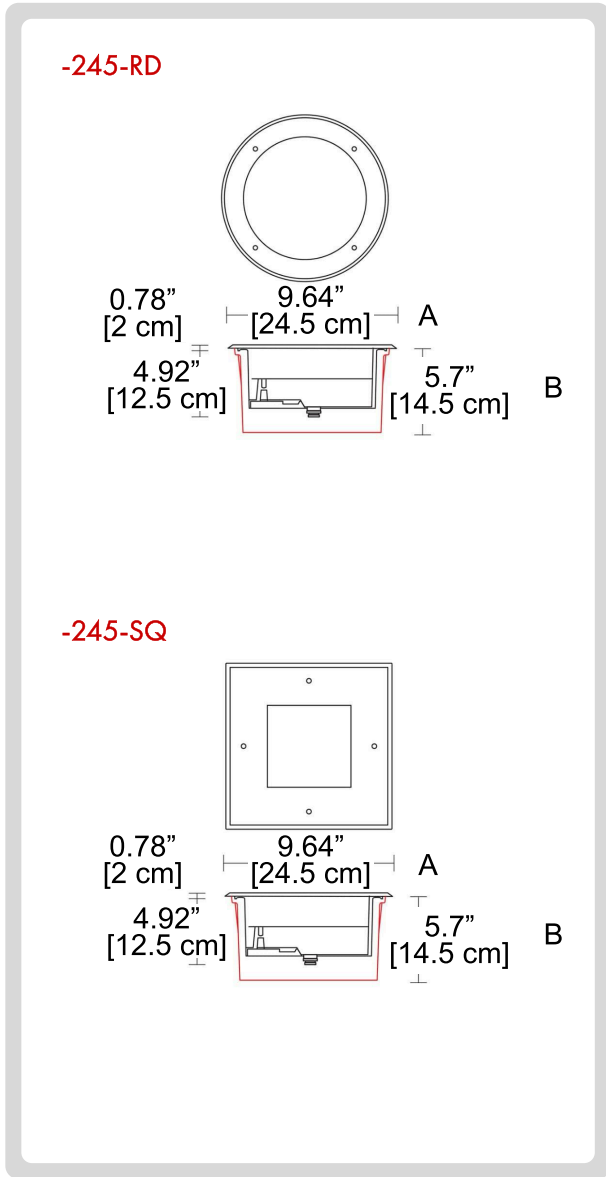

DIMENSIONS:

A) Diameter - Ø: 3.54" (9 cm)
B) Height - H: 5.31" (13.5 cm)

LIGHT SOURCE:

CODE	BEAM ANGLE	WATTAGE	KELVINS	LUMENS	OPERATION RANGE
-B12-1	12°	1 x 2.1W	3000 K	1 x 196 lm	110-277 V
-B12-2		1 x 4W	3000 K	1 x 343 lm	
-B12-3		1 x 2.1W	4000 K	1 x 218 lm	
-B12-4		1 x 4W	4000 K	1 x 368 lm	
-B34-1	34°	1 x 2.1W	3000 K	1 x 196 lm	110-277 V
-B34-2		1 x 2.1W	3000 K	1 x 196 lm	
-B34-3		1 x 4W	3000 K	1 x 343 lm	
-B34-4		1 x 4W	3000 K	1 x 343 lm	
-B34-5		1 x 2.1W	4000 K	1 x 218 lm	
-B34-6		1 x 2.1W	4000 K	1 x 218 lm	
-B34-7		1 x 4W	4000 K	1 x 368 lm	
-B34-8		1 x 4W	4000 K	1 x 368 lm	
-B69x59-1	69° x 59°	1 x 2.1W	3000 K	1 x 196 lm	110-277 V
-B69x59-2		1 x 4W	3000 K	1 x 343 lm	
-B69x59-3		1 x 2.1W	4000 K	1 x 218 lm	
-B69x59-4		1 x 4W	4000 K	1 x 368 lm	

DIMENSIONS:

A) Diameter - Ø: 5.31" (13.5 cm)
B) Height - H: 4.52" (11.5 cm)

LIGHT SOURCE:

CODE	BEAM ANGLE	WATTAGE	KELVINS	LUMENS	OPERATION RANGE
-B114-1	114°	1 x 7W	3000 K	1 x 850 lm	110-277 V
-B114-2		1 x 8.4W	3000 K	1 x 784 lm	24 V DC
-B114-3		1 x 7W	4000 K	1 x 900 lm	110-277 V
-B114-4		1 x 8.4W	4000 K	1 x 872 lm	24 V DC

BB-5328.00BANT300EN-GH-90-RD-
B12-1-DAL-SS

1 MODELS:

-245-RD (round)
-245-SQ (square)

DIMENSIONS:

A) Diameter - Ø: 9.64" (24.5 cm)
B) Height - H: 5.7" (14.5 cm)

LIGHT SOURCE:

CODE	BEAM ANGLE	WATTAGE	KELVINS	LUMENS	OPERATION RANGE
-B14-1	14°	1 x 11.3W	3000 K	1 x 1715 lm	110-277 V
-B14-2		1 x 15.5W		1 x 2132 lm	
-B14-3		1 x 16.5W		1 x 2410 lm	
-B14-4		1 x 16.5W		1 x 2410 lm	
-B14-5		1 x 23.7W		1 x 3306 lm	
-B42-1	42°	1 x 11.3W	3000 K	1 x 1715 lm	110-277 V
-B42-2		1 x 16.5W		1 x 2410 lm	
-B42-3		1 x 23.7W		1 x 3306 lm	
-B58-1	58°	1 x 11.3W	3000 K	1 x 1715 lm	110-277 V
-B58-2		1 x 16.5W		1 x 2410 lm	
-B58-3		1 x 23.7W		1 x 3306 lm	
-B82-1	82°	1 x 12.5W	3000 K	1 x 1715 lm	110-277 V
-B64x82x20-1	64° x 82° x 20°	1 x 11.3W	3000 K	1 x 1715 lm	110-277 V
-B64x82x20-2		1 x 16.5W		1 x 2410 lm	
-B64x82x20-3		1 x 23.7W		1 x 3306 lm	