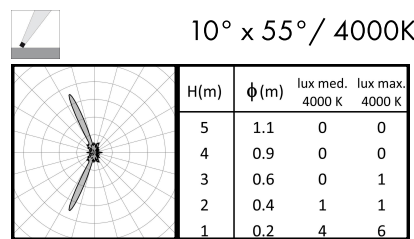

FIXTURE TYPE: _____

PROJECT NAME: _____

HOW TO ORDER:

CODE:

**Example:
CODE: BB-1378.00BAXO-GH-K30-24V-
DIM-15-AC204-AC610**

BB-1378.00BAXO-
GH-K30-24V-
DIM-15-AC204-AC610

8 ACCESSORIES:

-AC204

IP 68 fast connector 4P

-AC205-IP66

IP66 remote power supply box

-AC295

Wall recessed rough-in housing 503

-AC610

Rough-in housing 30x105

9 PHOTOMETRY:

THINK BOLLARD - THINK BULLARD

sales@gordonbullard.com
www.bullardbollards.com
1-877-964-4646

991 South Gull Lake Dr
Richland, MI 49083
USA