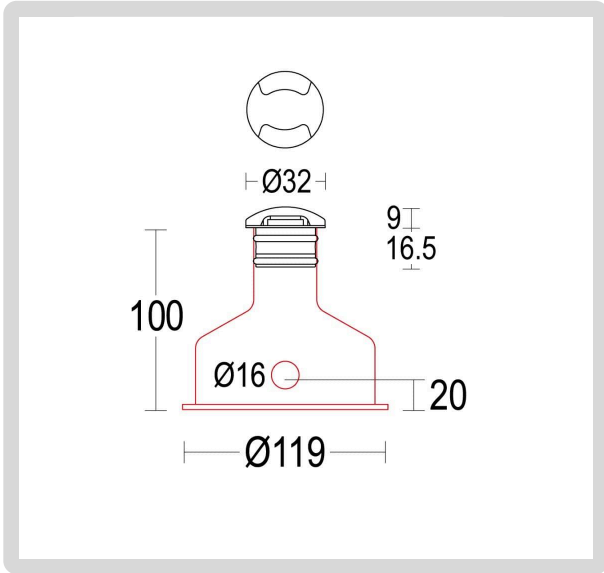

CORD LENGTH:

50 cm

LIGHT DISTRIBUTION:

10° x 55° Other

BEAM DIRECTIONABILITY:

Fixed optics

DIFFUSER MATERIAL/TEMPERATURE:

Technopolymer / < 313.15 K (< 40 °C)

THINK BOLLARD - THINK BULLARD

sales@gordonbullard.com
www.bullardbollards.com
1-877-964-4646

991 South Gull Lake Dr
Richland, MI 49083
USA

FIXTURE TYPE: _____

PROJECT NAME: _____

HOW TO ORDER:

CODE:

Example:
CODE: BB-1378.00BAXO-GH-K30-24V-
DIM-15-AC204-AC610

BB-1378.00BAXO-
GH-K30-24V-
DIM-15-AC204-AC610

1 DIMENSIONS:

Diameter - Ø: 1.26" (3.2 cm)
Height - H: 0.35" (0.9 cm)
Recessed hole diameter - Ø: 1.02" (2.6 cm)
Recessed depth - h: 1.30" (3.3 cm)

2 BEAM ANGLE: