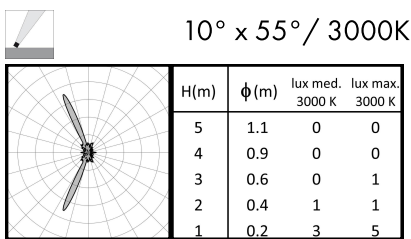

FIXTURE TYPE: _____

PROJECT NAME: _____

HOW TO ORDER:

CODE:

**Example:
CODE: BB-1378.00BAXO-GH-K30-24V-
DIM-15-AC204-AC610**

BB-1378.00BAXO-
GH-K30-24V-
DIM-15-AC204-AC610

8 ACCESSORIES:

-AC204

IP 68 fast connector 4P

-AC205-IP66

IP66 remote power supply box

-AC295

Wall recessed rough-in housing 503

-AC610

Rough-in housing 30x105

9 PHOTOMETRY:

THINK BOLLARD - THINK BULLARD

sales@gordonbullard.com
www.bullardbollards.com
1-877-964-4646

991 South Gull Lake Dr
Richland, MI 49083
USA