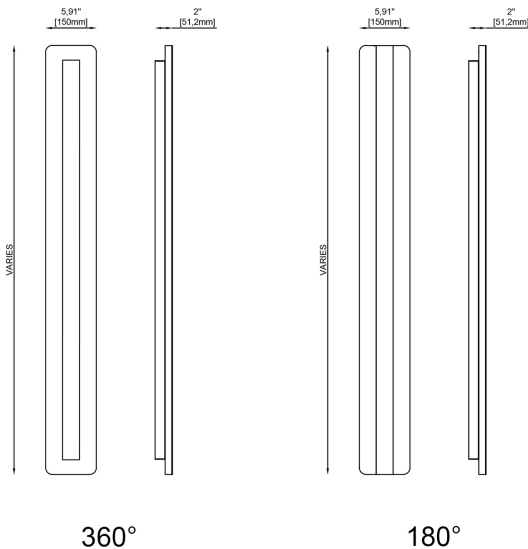

AXO (WALL)

CLH213-(AA)-(BB)-(CC)-(DD)-(EE)-(FF)

CODE (AA):

CLH213-S (indoor)

CLH213-KM (outdoor)

HEIGHT (BB):

101.	H: 101cm (40.00")
102.	H: 127cm (50.00")
103.	H: 153cm (60.00")
104.	H: 182cm (72.00")
105.	H: 203cm (80.00")

WIDTH (CC):

201.	W: 8cm (3.15")
202.	W: 10cm (3.94")
203.	W: 15cm (5.90")

LIGHT SOURCE DISTRIBUTION (DD):

301.	180°
302.	360°

MATERIAL:

Aluminum/Stainless steel +Frosted White Arcylic

IP RATING

IP 65, Anti Rust

ELECTRICAL (EE):

Voltage:	110V-277V
Max. Watt:	30W /60W
Light Source:	SMD LED
Color Temperature:	1. 3000K 2. 4000K 3. 6000K
CRI:	90

FINISH OPTIONS (FF):

401.	White
402.	Black
CUS*	Specify custom finish option