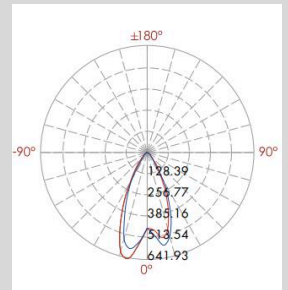

HOW TO ORDER:

CODE:

Example:
CODE: BB-POL-BL-H1-20-30K-DIM-SB

BB-POL-BL-H1-20-30K-DIM-SB

1 BODY HEIGHT:

- H1 H: 23.62" (60 cm)
- H2 H: 31.49" (80 cm)

2 BODY LENGTH & WIDTH:

A) L: 5.90" (15 cm) x B) W: 1.96" (5 cm)

991 South Gull Lake Dr
Richland, MI 49083
USA

FIXTURE TYPE: _____

PROJECT NAME: _____

HOW TO ORDER:

CODE:

Example:
CODE: BB-POL-BL-H1-20-30K-DIM-SB

BB-POL-BL-H1-
20-30K-DIM-SB

PHOTOMETRICS: