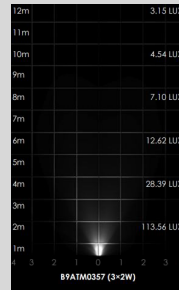

3 LIGHT SOURCE:

LED / 8.5W / 71 mA / 446 lm / 80 CRI

4 LIGHT DISTRIBUTION:

- 10 10°
- 15 15°
- 20 20°
- 30 30°

5 CCT:

- 30K 3000K
- 40K 4000K
- 50K 5000K
- CUS Custom on request

6 DIMMING OPTIONS:

- NON NON-Dimmable
- DIM 0-10V
- CAS Casambi
- LUT Lutron
- DAL Dali

7 FINISH OPTIONS:

- SB Sanded Black (RAL 9005)
- DG Sanded Dark Grey (Kap 7037)
- LSG Sanded Bronze (KAP 7008)
- CUS Custom on request*

THINK BOLLARD - THINK BULLARD

sales@gordonbullard.com
www.bullardbollards.com
1-877-964-4646

991 South Gull Lake Dr
Richland, MI 49083
USA

FIXTURE TYPE: _____

PROJECT NAME: _____

HOW TO ORDER:

CODE:

Example:
CODE: BB-POL-BL-H1-20-30K-DIM-SB

BB-POL-BL-H1-
20-30K-DIM-SB

PHOTOMETRICS: