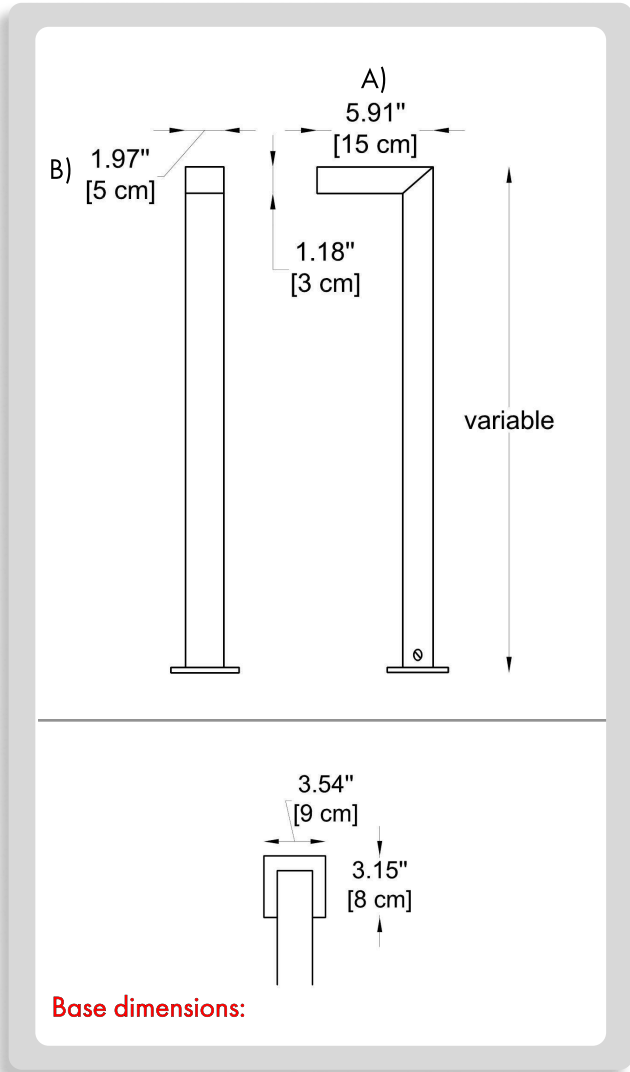

HOW TO ORDER:

CODE:

Example:
CODE: BB-POL-BL-H1-20-30K-DIM-SB

BB-POL-BL-H1-20-30K-DIM-SB

1 BODY HEIGHT:

- H1 H: 23.62" (60 cm)
- H2 H: 31.49" (80 cm)

2 BODY LENGTH & WIDTH:

A) L: 5.90" (15 cm) x B) W: 1.96" (5 cm)

3 LIGHT SOURCE:

LED / 8.5W / 71 mA / 446 lm / 80 CRI

4 LIGHT DISTRIBUTION:

- 10 10°
- 15 15°
- 20 20°
- 30 30°

5 CCT:

- 30K 3000K
- 40K 4000K
- 50K 5000K
- CUS Custom on request

6 DIMMING OPTIONS:

- NON NON-Dimmable
- DIM 0-10V
- CAS Casambi
- LUT Lutron
- DAL Dali