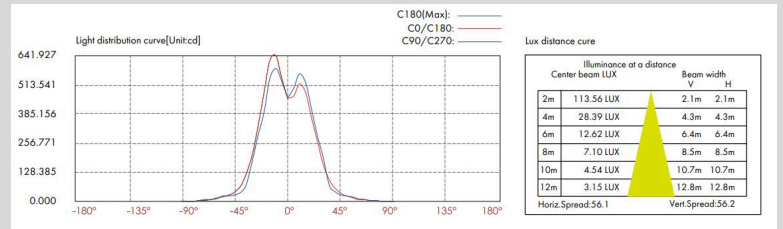

991 South Gull Lake Dr
Richland, MI 49083
USA

FIXTURE TYPE: _____

PROJECT NAME: _____

HOW TO ORDER:

CODE:

Example:
CODE: BB-POL-BL-H1-20-30K-DIM-SB

BB-POL-BL-H1-
20-30K-DIM-SB

PHOTOMETRICS: