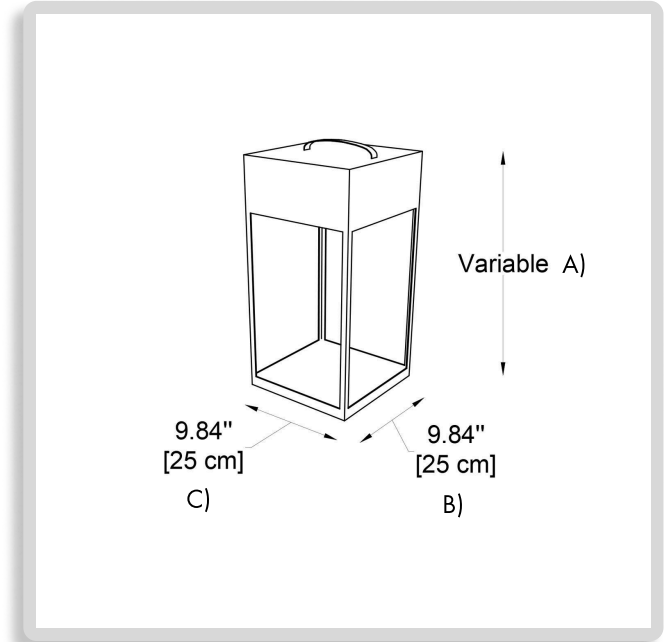

991 South Gull Lake Dr
Richland, MI 49083
USA

FIXTURE TYPE: _____

PROJECT NAME: _____

NOTES:

HOW TO ORDER: _____ CODE: _____

Example:
CODE: BB-CDFD-GLC-S-27K-DIM-BT BB-CDFD-GLC-S-27K-DIM-BT

1 DIMENSIONS:

-S
 A) Height - H: 19.69" (50 cm)
 B) Length - L: 9.84" (25 cm)
 C) Width - W: 9.84" (25 cm)

-M
 A) Height - H: 31.50" (80 cm)
 B) Length - L: 9.84" (25 cm)
 C) Width - W: 9.84" (25 cm)

2 LIGHT SOURCE:

LED / 7W / 700 Lm / 110-277V

3 CCT:

-27K 2700K
-30K 3000K
-40K 4000K

4 DIMMING OPTIONS:

-NON NON-Dimmable
-DIM 0-10V
-CAS Casambi
-LUT Lutron
-DL DALI