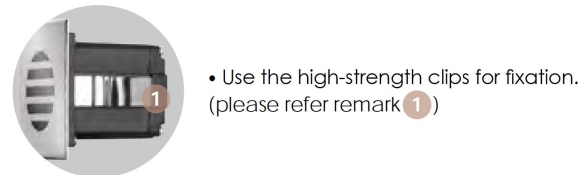

6 FEATURES:

sales@gordonbullard.com
www.bullardbollards.com
1-877-964-4646

991 South Gull Lake Dr
Richland, MI 49083
USA