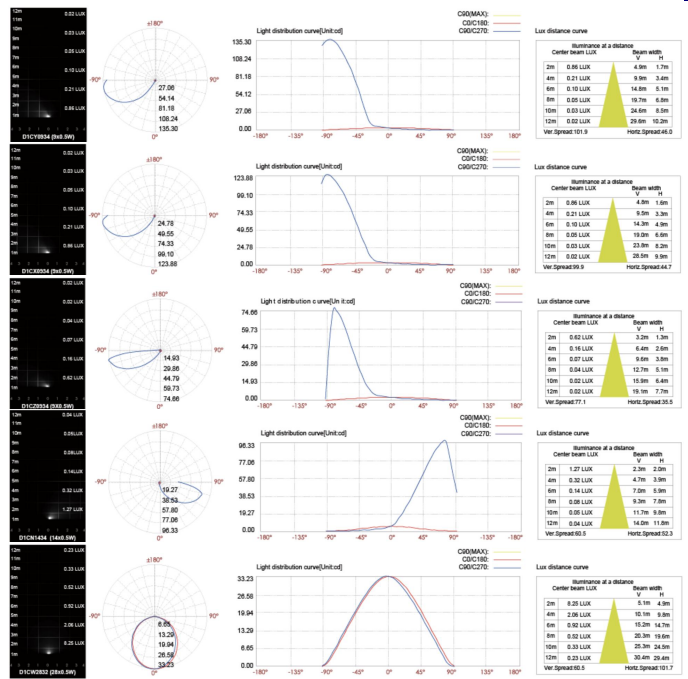

**CODE -D1CN1434**

DIMENSIONS:

Length - L: 4.72" (12 cm)  
Height - H: 4.72" (12 cm)  
Depth - P: 2.1" (5.3 cm)

LIGHT SOURCE:

LED / 14 x 0.5W / 291 mA / 150 lm / CRI 80 / IK 10

**CODE -D1CW2832**

DIMENSIONS:

NOTES:

**HOW TO ORDER:**

**CODE:**

Example:  
 CODE: BB-BLZ-KPG-RWL-XXX-XXX-XXX-XXX-XXX-XX

BB-NFL-KPG-RWL-  
 D1CY0934-K30-  
 KAP7037-DIM

**7 DIAGRAM OF INSTRUCTION:**

**8 PHOTOMETRIC INFO:**

sales@gordonbullard.com  
 www.bullardbollards.com  
 1-877-964-4646