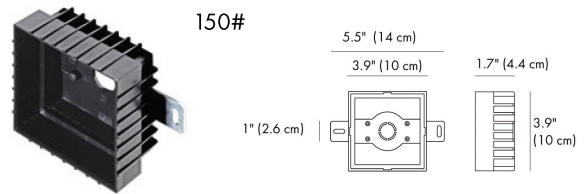

5 RECESSED SLEEVE: (included)