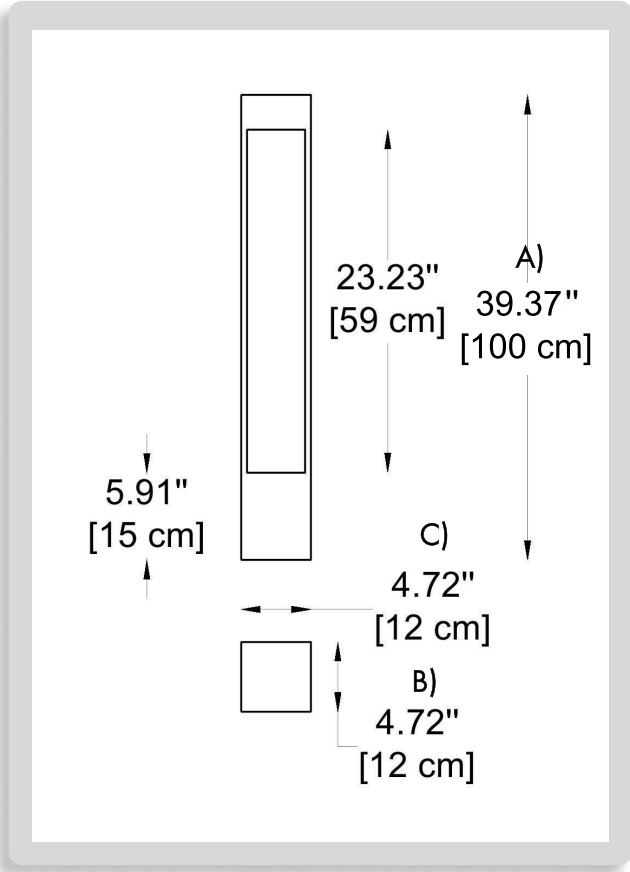

**BULLARD
BOLLARDS**
Think Bollard Think Bullard

KOVEN
BB-10402-BL

FIXTURE TYPE: _____

PROJECT NAME: _____

GENERAL INFORMATION:

The Koven bollard stands 39.37" tall with a 4.72" diameter, featuring LED lighting with CCT options of 3000K, 4000K and dimming options of non-dimmable or 0-10V. Available in satin black (RAL9005) and graphite (RAL7024), it has an aluminum housing and PC optic material, finished with powder coating. It offers a 90° beam angle, an IP65 rating, and a 5-year warranty. Designed for high visual comfort and minimal design, it is shock resistant and operates in temperatures ranging from -40° to +60°. Appliance class II.

THINK BOLLARD - THINK BULLARD

sales@gordonbullard.com
www.bullardbollards.com
1-877-964-4646

991 South Gull Lake Dr
Richland, MI 49083
USA

FIXTURE TYPE: _____

PROJECT NAME: _____

HOW TO ORDER:

CODE:

Example:
CODE: BB-10402-BL-K30-DIM-RAL9005

BB-10402-BL-K30-DIM-RAL9005

1 DIMENSIONS:

A) Height - H: 39.37" (100 cm)
B) Length - L: 4.72" (12 cm)
C) Width - W: 4.72" (12 cm)

2 LIGHT SOURCE:

LED / 10W / 1000 lm / CRI 80 / 90°

3 CCT:

-K30 3000K
-K40 4000K