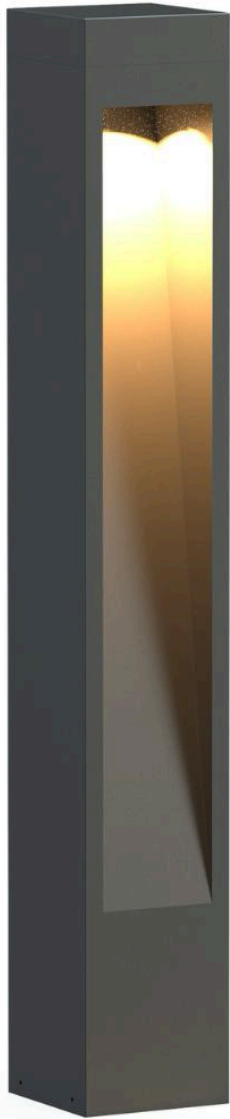

**BULLARD
BOLLARDS**
Think Bollard Think Bullard

KOVEN
BB-10402-BL

FIXTURE TYPE: _____

PROJECT NAME: _____

GENERAL INFORMATION:

The Koven bollard stands 39.37" tall with a 4.72" diameter, featuring LED lighting with CCT options of 3000K, 4000K and dimming options of non-dimmable or 0-10V. Available in satin black (RAL9005) and graphite (RAL7024), it has an aluminum housing and PC optic material, finished with powder coating. It offers a 90° beam angle, an IP65 rating, and a 5-year warranty. Designed for high visual comfort and minimal design, it is shock resistant and operates in temperatures ranging from -40° to +60°. Appliance class II.

FIXTURE TYPE:

Bollard

VOLTAGE:

110-277V

MATERIAL:

Optic material - PC
Housing material - Aluminum
Product surface finishing - Powder coating

IP RATING:

IP 65

BB-10402-BL-K30-DIM-RAL9005

1 DIMENSIONS:

A) Height - H: 39.37" (100 cm)
B) Length - L: 4.72" (12 cm)
C) Width - W: 4.72" (12 cm)

2 LIGHT SOURCE:

LED / 10W / 1000 lm / CRI 80 / 90°

3 CCT:

-K30 3000K
-K40 4000K