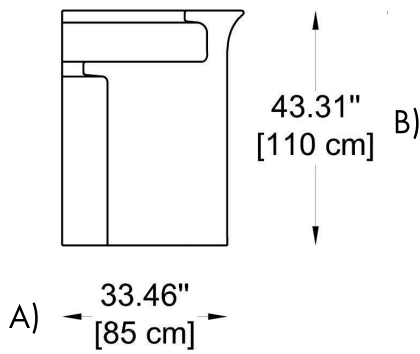

sales@gordonbullard.com  
www.bullardbollards.com  
1-877-964-4646

991 South Gull Lake Dr  
Richland, MI 49083  
USA

FIXTURE TYPE: \_\_\_\_\_

PROJECT NAME: \_\_\_\_\_

NOTES:

E26

IP 55

**HOW TO ORDER:**

**CODE:**

**Example:**  
CODE:BB-LPBRC-SD-111-112-116

BB-LPBRC-  
SD-111-112-  
116

**1 DIMENSIONS:**

- A) Length - L: 33,46" (85 cm)
- B) Height - H: 43,31" (110 cm)
- C) Width - W: 33,46" (85 cm)

**2 LIGHT SOURCE:**

E26 / 2 x max. 15W / 110-277V

**3 FINISH OPTION:**

Light white

**4 WIRING:**

Black cable (Length 10 ft.)

**5 WEIGHT:**

61,73 lb

**THINK BOLLARD - THINK BULLARD**