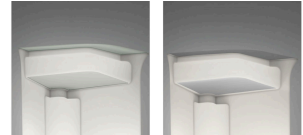

TOPS:

- -112 Tempered glass
- -114 Stainless silver

Tempered glass Stainless silver

6.3 ACCESSORIES (not-included)