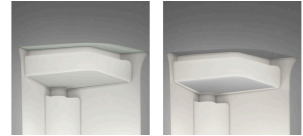

DESKS:

- -111 Tempered glass
- -113 Stainless silver

Tempered glass Stainless silver

6.2 ACCESSORIES (not-included)