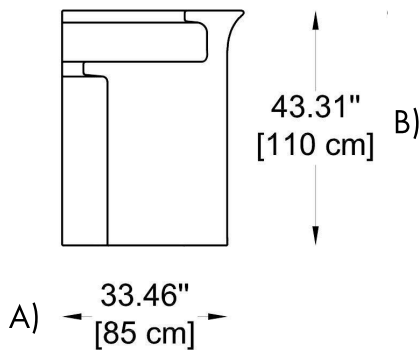

FIXTURE TYPE: _____

PROJECT NAME: _____

NOTES:

HOW TO ORDER:

CODE:

Example:
CODE:BB-LPBRC-SD-111-112-116

BB-LPBRC-
SD-111-112-
116

6.1 ACCESSORIES (not-included)

DESKS:

- -111 Tempered glass
- -113 Stainless silver

Tempered glass Stainless silver

6.2 ACCESSORIES (not-included)

TOPS:

- -112 Tempered glass
- -114 Stainless silver

Tempered glass Stainless silver

6.3 ACCESSORIES (not-included)

SINK:

- -116 Stainless silver

Stainless silver

E26

IP 55

THINK BOLLARD - THINK BULLARD

sales@gordonbullard.com
www.bullardbollards.com
1-877-964-4646

991 South Gull Lake Dr
Richland, MI 49083
USA