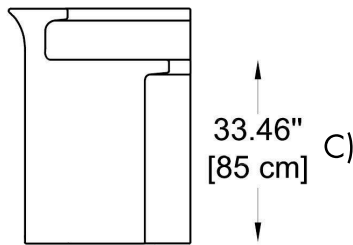

sales@gordonbullard.com  
www.bullardbollards.com  
1-877-964-4646

991 South Gull Lake Dr  
Richland, MI 49083  
USA

FIXTURE TYPE: \_\_\_\_\_

PROJECT NAME: \_\_\_\_\_

NOTES:

E26

IP 55

**HOW TO ORDER:**

**CODE:**

**Example:**  
CODE:BB-LPBRC-SD-111-112-116

BB-LPBRC-  
SD-111-112-  
116

**1 DIMENSIONS:**

- A) Length - L: 33,46" (85 cm)
- B) Height - H: 43,31" (110 cm)
- C) Width - W: 33,46" (85 cm)

**2 LIGHT SOURCE:**

E26 / 2 x max. 15W / 110-277V

**3 FINISH OPTION:**

Light white

**4 WIRING:**

Black cable (Length 10 ft.)

**5 WEIGHT:**

61,73 lb

**THINK BOLLARD - THINK BULLARD**