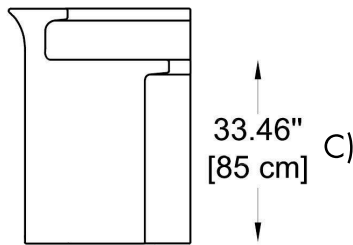

FIXTURE TYPE: _____

PROJECT NAME: _____

NOTES:

HOW TO ORDER:

CODE:

Example:
CODE:BB-LPBRC-SD-111-112-116

BB-LPBRC-
SD-111-112-
116

6.1 ACCESSORIES (not-included)