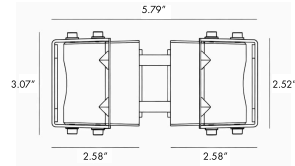

-A2 Two sides - BO-RP002-KPG-BL

1. 1 Compatible with all brands and models.
2. 2 Safety hook(s) included (see A of image 1)
3. 3 Two sizes of rubber gaskets included (see B of image 1) which can be selected based on the diameter of the installing pole. Please refer to the manual for details.
4. 4 All stainless steel 304# screws