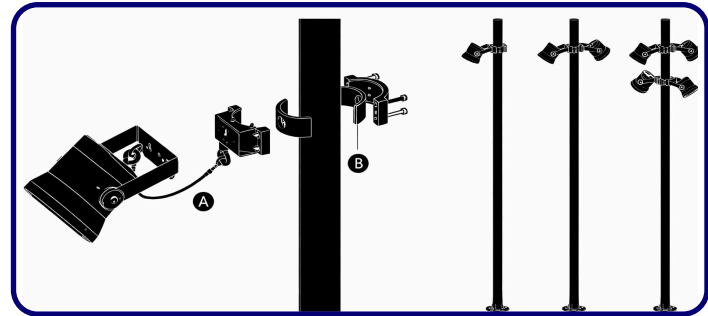

Pole Diameter - Ø: 3.54" (9 cm)  
Height - H: 118.11" (300 cm)

LIGHT SOURCE:

LED / 60 W / 252 mA / 5630 lm / 110-277V

CODE -BOBTU0573

DIMENSIONS:

Pole Diameter - Ø: 3.54" (9 cm)  
Height - H: 157.5" (400 cm)

FIXTURE TYPE: \_\_\_\_\_

PROJECT NAME: \_\_\_\_\_

NOTES:

**HOW TO ORDER:**

**CODE:**

Example:  
CODE: BB-ST-KPG-PL-B0BTU0373-K30-KAP7037-DIM-B15-A1-IB

BB-ST-KPG-PL-B0BTU0373-K30-KAP7037-DIM-B15-A1-IB

- 5 BEAM**
- B15 15°
  - B25 25°
  - B36 36°
  - B60 60°

**6 ACCESSORIES**

-A1 One side - BO-RP001-KPG-BL

-A2 Two sides - BO-RP002-KPG-BL

- 1 Compatible with all brands and models.
- 2 Safety hook(s) included (see A of image 1)
- 3 Two sizes of rubber gaskets included (see B of image 1) which can be selected based on the diameter of the installing pole. Please refer to the manual for details.
- 4 All stainless steel 304# screws