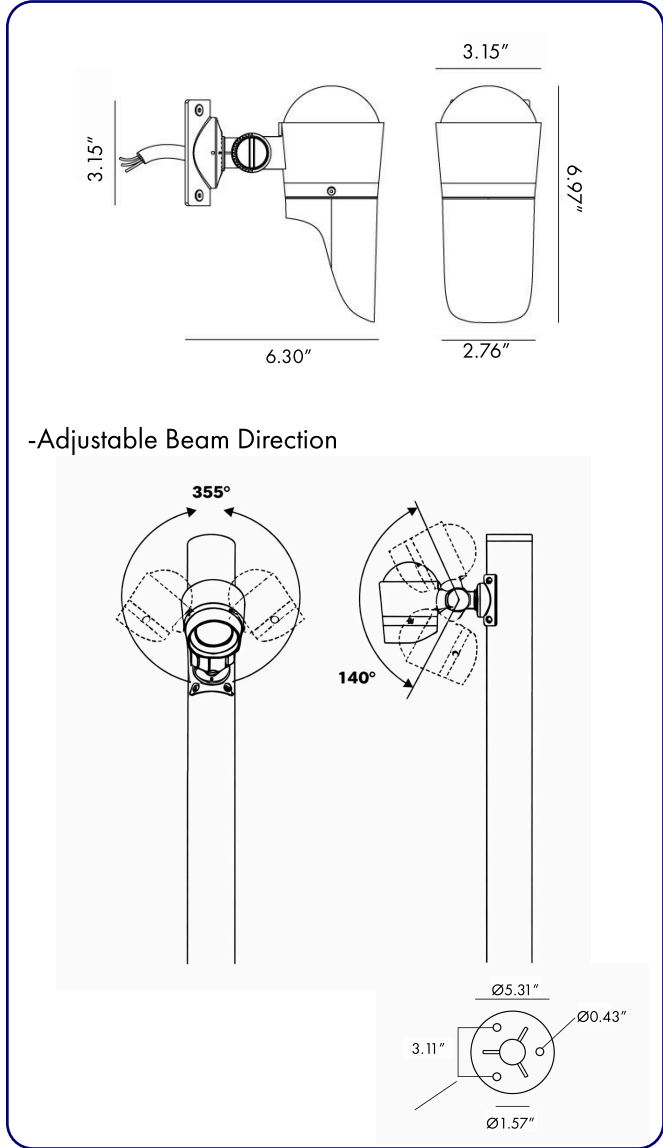

**BULLARD
BOLLARDS**
Think Bollard Think Bullard

**CODE:
BB-SL-KPG-PL**

FIXTURE TYPE: _____

PROJECT NAME: _____

NOTES:

HOW TO ORDER:

CODE:

Example:
CODE: BB-ST-KPG-PL-B0BTU0373-K30-KAP7037-DIM-B15-A1-IB

BB-ST-KPG-PL-B0BTU0373-K30-KAP7037-DIM-B15-A1-IB

1. **5 BEAM**
2. -B15 15°
   - -B25 25°
   - -B36 36°
   - -B60 60°

6 ACCESSORIES

-A1 One side - BO-RP001-KPG-BL

-A2 Two sides - BO-RP002-KPG-BL