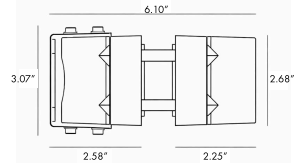

6 ACCESSORIES

-A1 One side - BO-RP001-KPG-BL