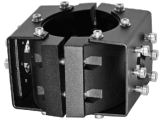

-A2 Two sides - BO-RP002-KPG-BL

1. 1 Compatible with all brands and models.
2. 2 Safety hook(s) included (see A of image 1)
3. 3 Two sizes of rubber gaskets included (see B of image 1) which can be selected based on the diameter of the installing pole. Please refer to the manual for details.
4. 4 All stainless steel 304# screws