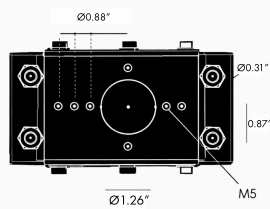

sales@gordonbullard.com
www.bullardoutdoor.com
1-877-964-4646

991 South Gull Lake Dr
Richland, MI 49083
USA