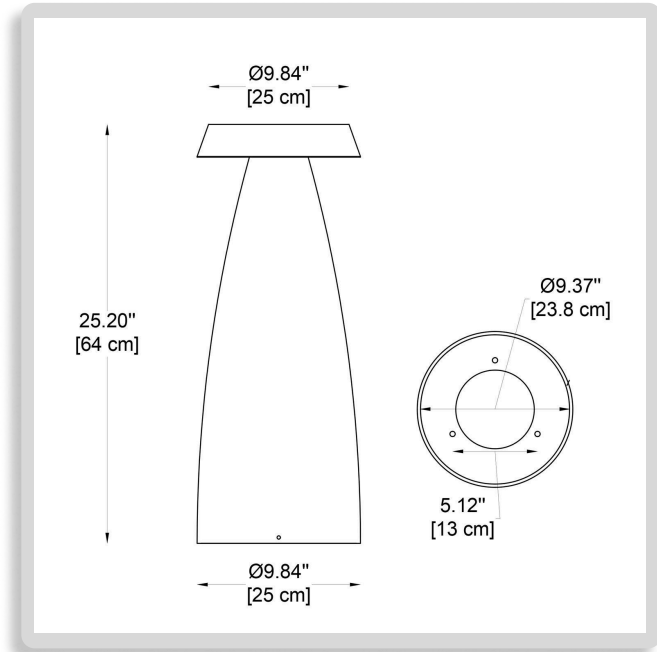

FIXTURE TYPE: _____

PROJECT NAME: _____

NOTES:

HOW TO ORDER:

CODE:

Example:
CODE: BB-DHD6131-GLC-K30-DIM-AG BB-DHD6131-GLC-K30-DIM-AG

1 DIMENSIONS:

A) Diameter - Ø: 7.1" (18 cm)
B) Height - H: 25.2" (64 cm)

2 LIGHT SOURCE:

LED / 15W / CRI 80 / 110-277V

3 CCT:

-30K 3000K
-40K 4000K
-60K 6000K

4 DIMMING OPTIONS:

-NON NON-Dimmable
-DIM 0-10V
-CAS Casambi
-LUT Lutron
-DL DALI

5 FINISH OPTIONS:

-DG Dark Grey
-GS Gray Metal Sand Grain
-MG Matt Grey
-BL Black
-MR Matt Red
-MC Matt Coffee

THINK BOLLARD - THINK BULLARD

sales@gordonbullard.com
www.bullardbollards.com
1-877-964-4646

991 South Gull Lake Dr
Richland, MI 49083
USA